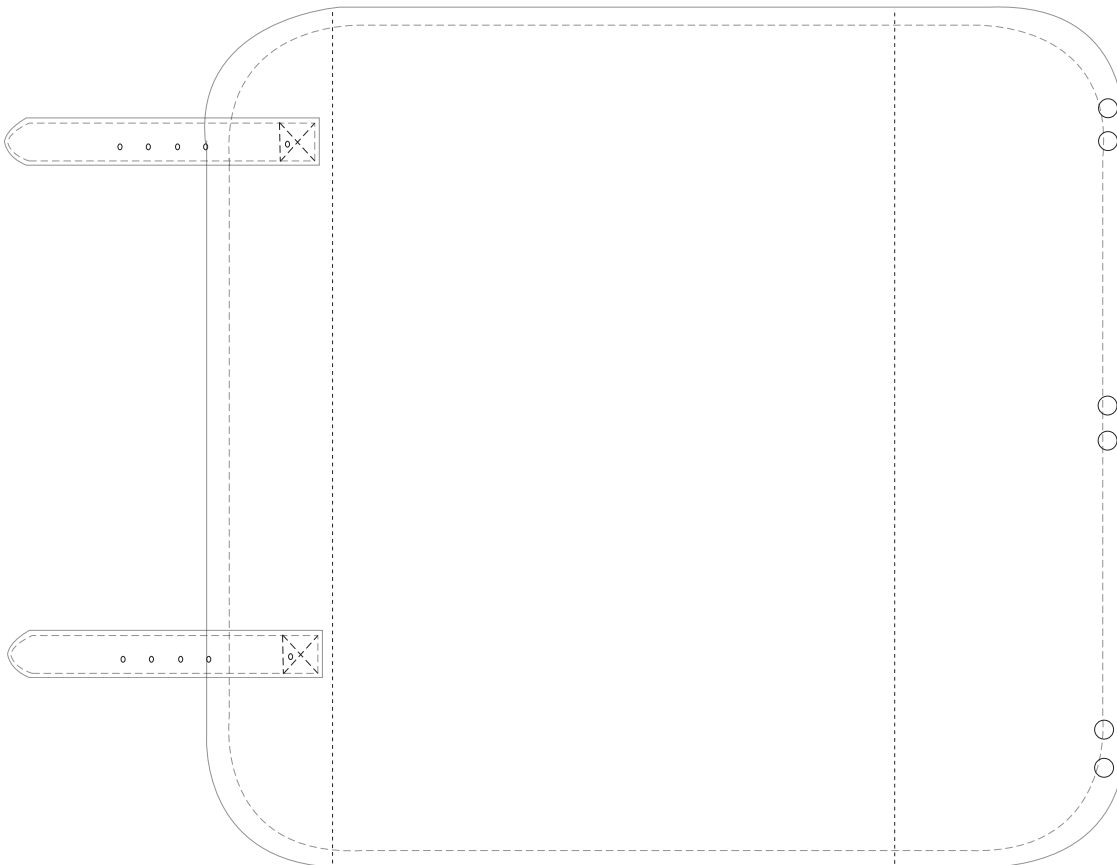

Product Art Template

Product: **TM1046 - Trekk Wicker Basket with Picnic Table**

Product Size: **460mm(w) x 255mm(h) x 300mm(d)**

Product Colour: -

Decoration Size: **mm(w) x mm(h)**

Decoration Method: -

Decoration Colour: -

Artwork Approval

Art Version: V1

Product Scale 25%

Cover

Notes:

Please check that all the details are correct before providing your approval with confirmed art version

Where the decoration method uses digital printing techniques colours are produced using CMYK equivalent.

Lid - Closed view

Lid - Open view