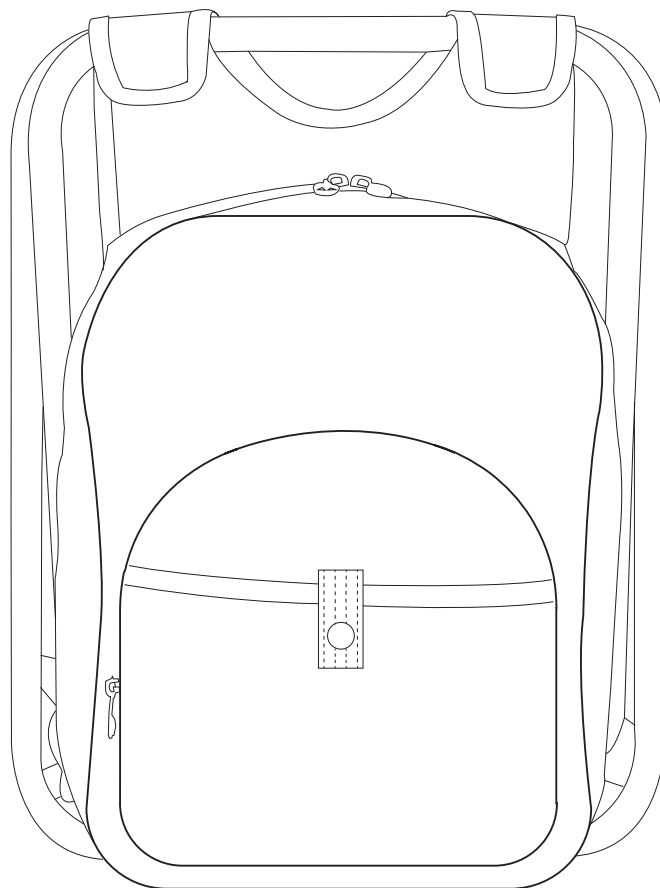

# Product Art Template

Product: **TK1032 - Trekk Cooler Seat Picnic Set**  
Product Size: **390mm(w) x 420mm(h) x 280mm(d)**  
Product Colour:  
Decoration Size: **mm(w) x mm(h)**  
Decoration Method:  
Decoration Colour:

**Artwork  
Approval**

Art Version: V1

**Product Scale 25%**

---