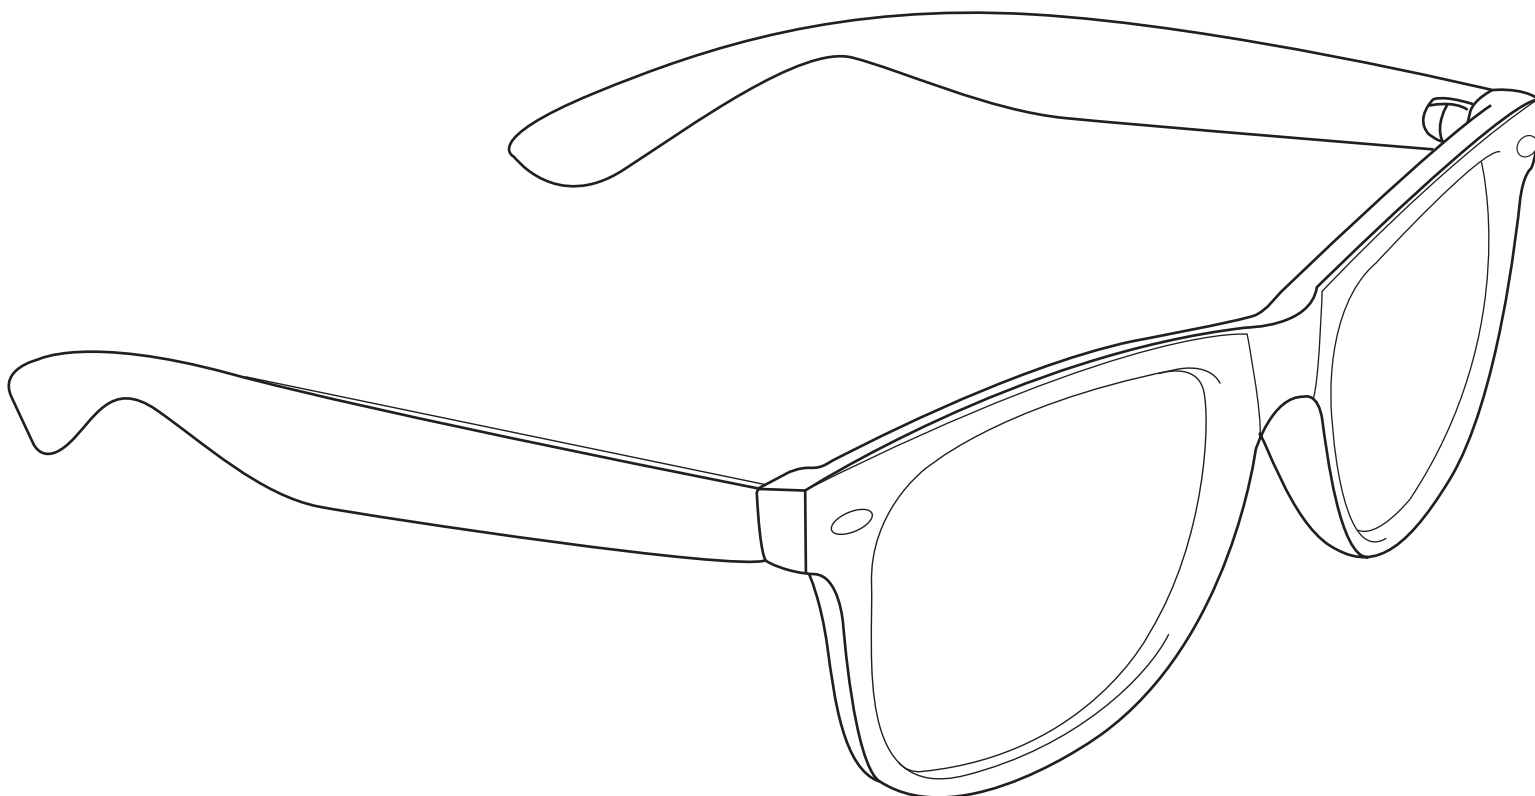

# Product Art Template

Product: **SM-7821 - The Sun Ray Promotional  
Glasses**

Product Size: **142mm(h) x 50mm(d)**

Product Colour:

Decoration Size: **mm(w) x mm(h)**

Decoration Method:

Decoration Colour:

**Artwork  
Approval**

Art Version: V1

**Product Scale 100%**

---

**Notes:**

Please check that all the details are correct before providing your approval with confirmed art version  
Where the decoration method uses digital printing techniques colours are produced using CMYK equivalent.