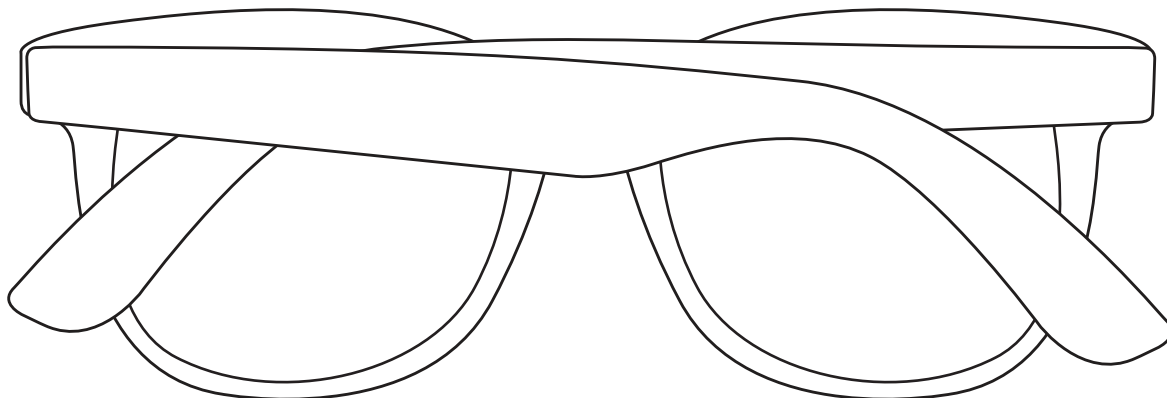

# Product Art Template

Product: **SM-7821 - The Sun Ray Promotional  
Glasses**

Product Size: **142mm(h) x 50mm(d)**

Product Colour:

Decoration Size: **mm(w) x mm(h)**

Decoration Method:

Decoration Colour:

**Artwork  
Approval**

Art Version: V1

**Product Scale 100%**

---

**Notes:**

Please check that all the details are correct before providing your approval with confirmed art version  
Where the decoration method uses digital printing techniques colours are produced using CMYK equivalent.