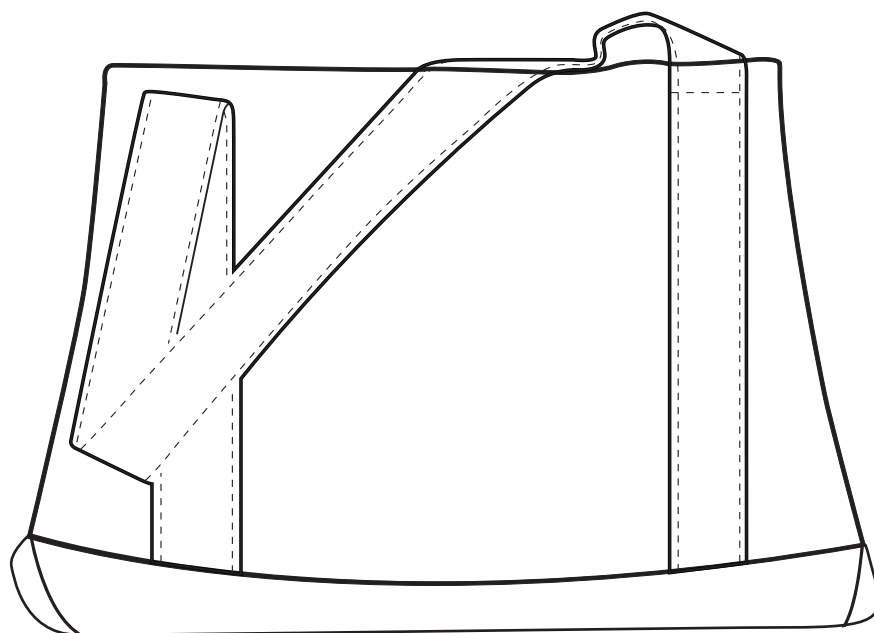

Product Art Template

Product: **SM-7556 - Large Boat Tote**
Product Size: **457mm(w) x 285mm(h) x 95mm(d)**
Product Colour:
Decoration Size: **mm(w) x mm(h)**
Decoration Method:
Decoration Colour:

**Artwork
Approval**

Art Version: V1

Product Scale 25%

Notes:

Please check that all the details are correct before providing your approval with confirmed art version
Where the decoration method uses digital printing techniques colours are produced using CMYK equivalent.