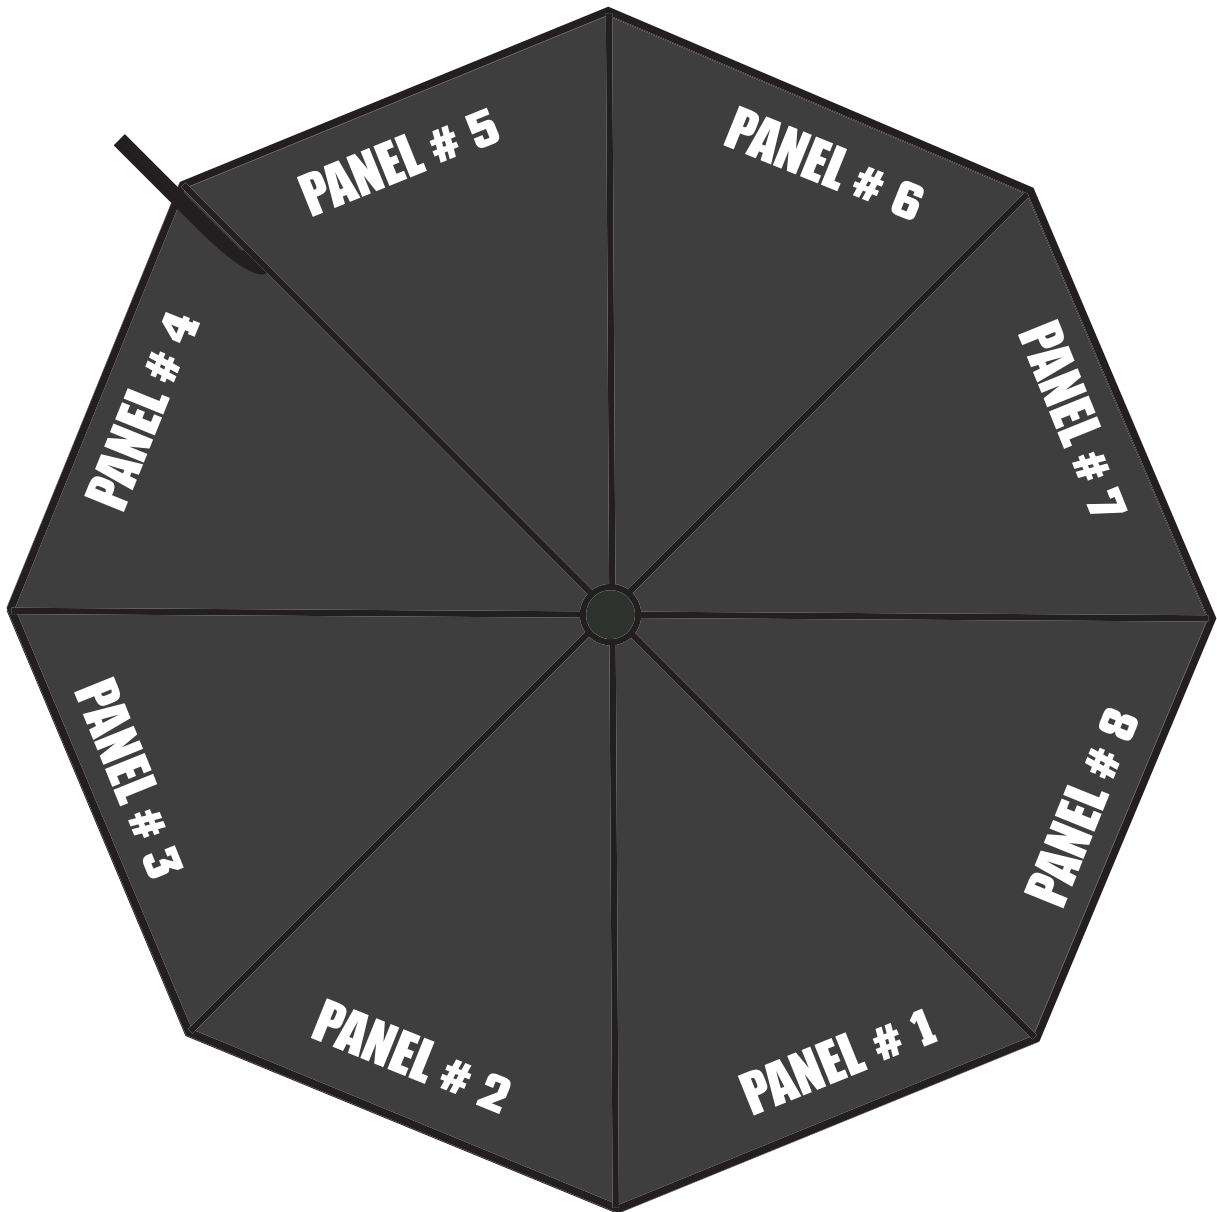

Product Art Template

Product: SB1001 - Tour Golf Umbrella
Product Size: Open: 960mm x 1600mm
Product Colour:
Decoration Size: mm(w) x mm(h)
Decoration Method:
Decoration Colour:

Artwork Approval

Art Version: V1

Product Scale 10%

Solid Panels

Notes:

Please check that all the details are correct before providing your approval with confirmed art version
Where the decoration method uses digital printing techniques colours are produced using CMYK equivalent.

Alternating Panels