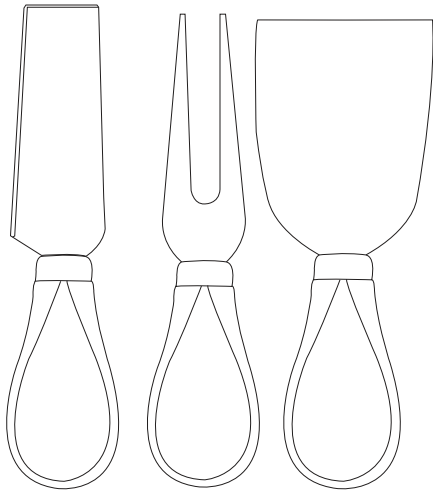

# Product Art Template

Product: **794 - 3 Piece Cheese Set**  
Product Size: **Box: 165mm(w) x 170mm(h) x 25mm(d), Utensils 125mm(h)**  
Product Colour:  
Decoration Size: **mm(w) x mm(h)**  
Decoration Method:  
Decoration Colour:

**Artwork Approval**

Art Version: V1

**Product Scale 50%**

**box - lid**

**Notes:**

Please check that all the details are correct before providing your approval with confirmed art version  
Where the decoration method uses digital printing techniques colours are produced using CMYK equivalent.