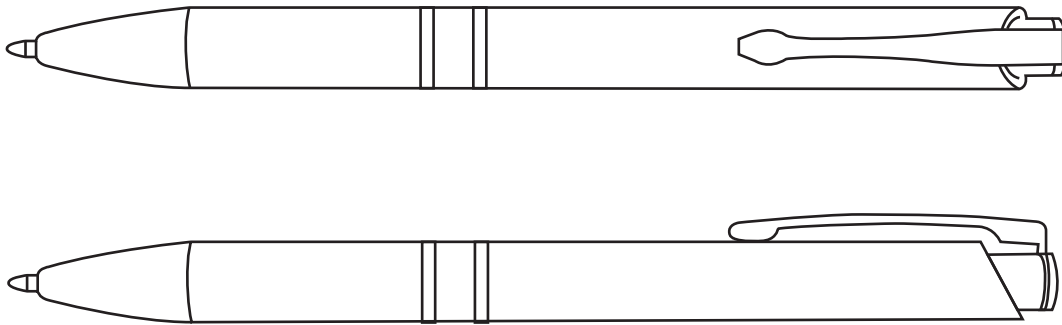

Product Art Template

Product: **6019 - Celuk Bamboo Ballpoint Pen**
Product Size: **140mm(w) x 11mm Ø**
Product Colour:
Decoration Size: **mm(w) x mm(h)**
Decoration Method:
Decoration Colour:

**Artwork
Approval**

Art Version: V1

Product Scale 100%

Notes:

Please check that all the details are correct before providing your approval with confirmed art version
Where the decoration method uses digital printing techniques colours are produced using CMYK equivalent.