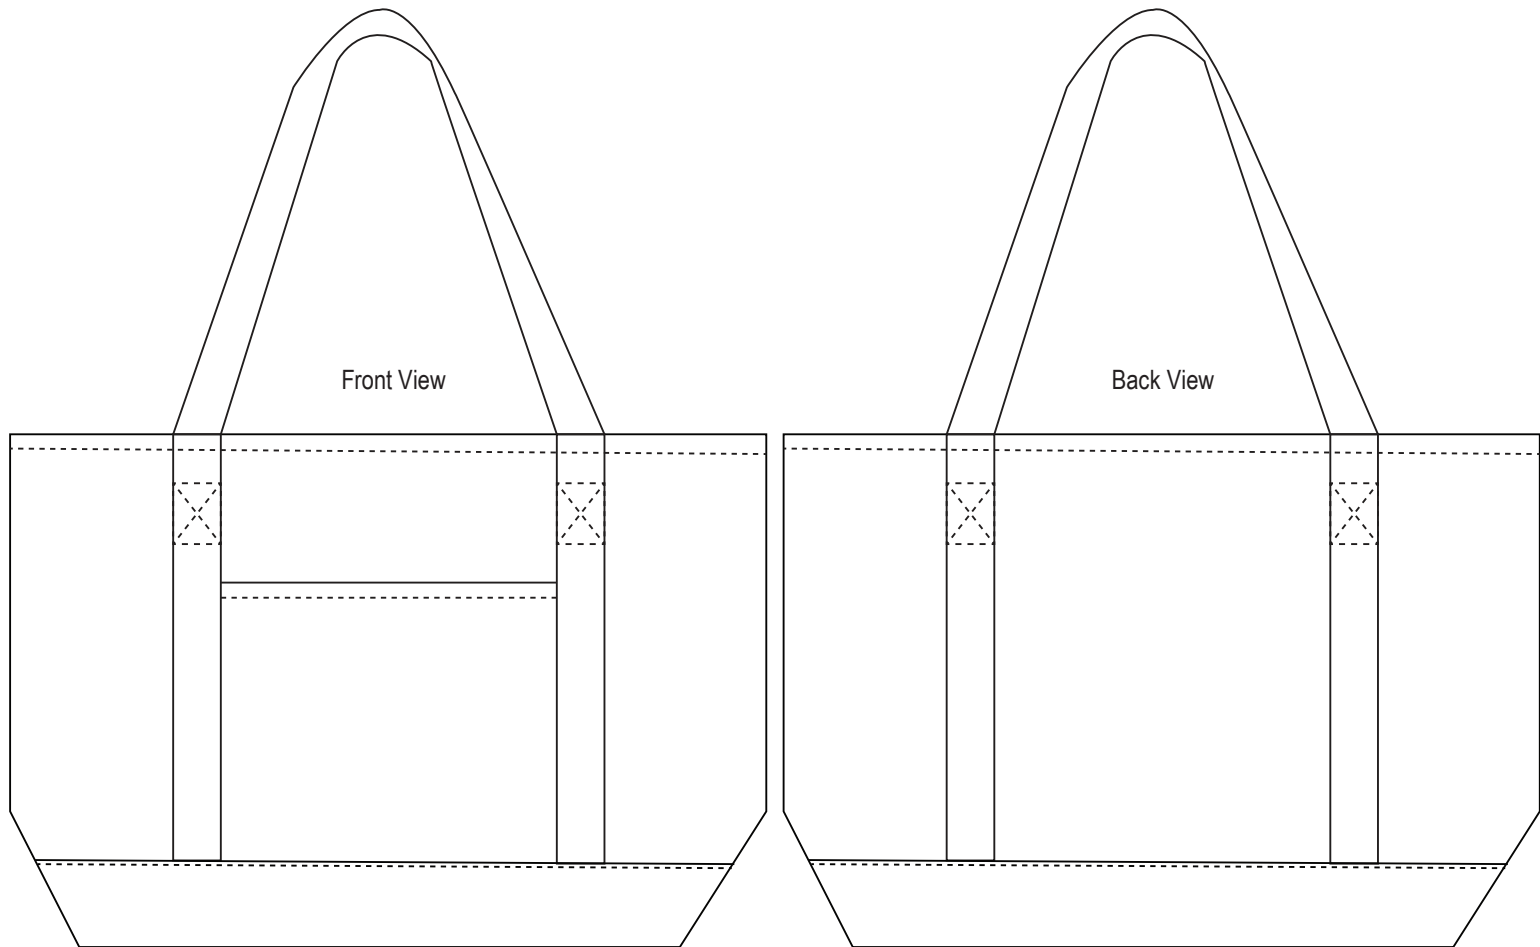

Product Art Template

Product: **5064 - Premium Heavy Weight
Cotton Boat Tote**

Product Size: **500mm(w) x 337mm(h) x 178mm(d)**

Product Colour:

Decoration Size: **mm(w) x mm(h)**

Decoration Method:

Decoration Colour:

**Artwork
Approval**

Art Version: V1

Product Scale 20%

Notes:

Please check that all the details are correct before providing your approval with confirmed art version

Where the decoration method uses digital printing techniques colours are produced using CMYK equivalent.