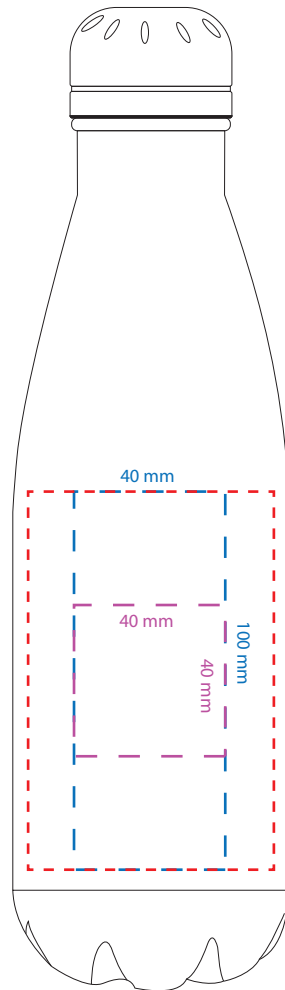

Product: **4070 - Copper Vacuum Insulated Bottle 500ml**
Product Size: **74mm(dia) x 260mm(h)**
Product Colour:
Decoration Size: **mm(w) x mm(h)**
Decoration Method: -
Decoration Colour:

Artwork Approval

Art Version: V1

**Digital Print
Print Per Colour
Product Scale 50%**

Red line represents MDA (MAX DEC AREA)
Purple line represents art deck size for Print Per Colour
Blue line represents art deck size for Digital Print

Notes:

Please check that all the details are correct before providing your approval with confirmed art version
Where the decoration method uses digital printing techniques colours are produced using CMYK equivalent.