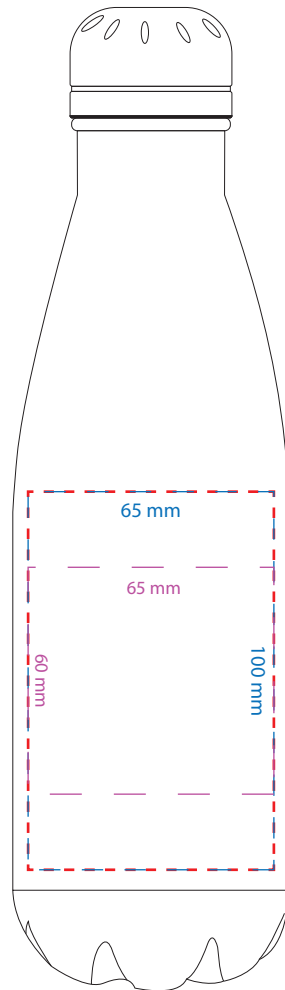

Product Art Template

Product: **4070 - Copper Vacuum Insulated
Bottle 500ml**

Product Size: **74mm(dia) x 260mm(h)**

Product Colour:

Decoration Size: **mm(w) x mm(h)**

Decoration Method:

Decoration Colour:

**Artwork
Approval**

Art Version: V1

Product Scale 50%

Notes:

Please check that all the details are correct before providing your approval with confirmed art version

Where the decoration method uses digital printing techniques colours are produced using CMYK equivalent.

Product: **4070 - Copper Vacuum Insulated Bottle 500ml**
Product Size: **74mm(dia) x 260mm(h)**
Product Colour:
Decoration Size: **mm(w) x mm(h)**
Decoration Method: **Laser Engrave**
Decoration Colour:

Artwork Approval

Art Version: V1

**Laser Engraving
Product Scale 50%**

Red line represents MDA (MAX DEC AREA)
Laser engraving per position - Small
Laser engraving per position - Large

Notes:

Please check that all the details are correct before providing your approval with confirmed art version
Where the decoration method uses digital printing techniques colours are produced using CMYK equivalent.