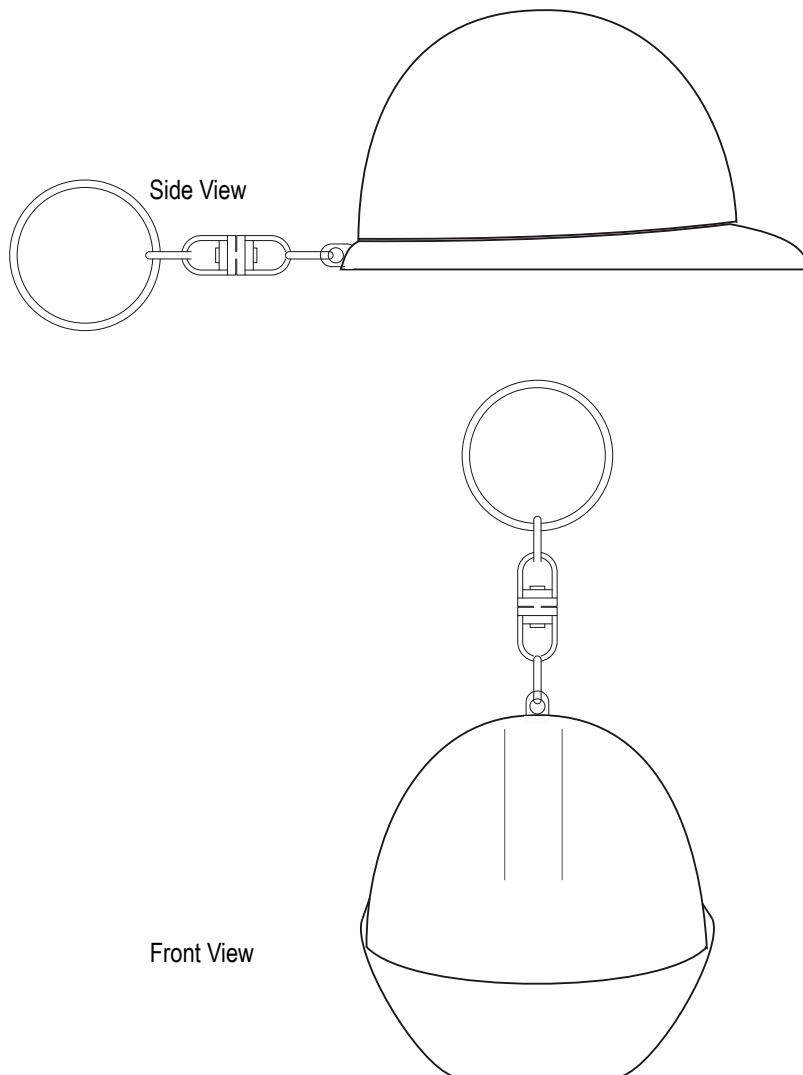

Product Art Template

Product: **1290 - Hard Hat Keyring**
Product Size: **47mm(w) x 31mm(h) x 62mm(d)** - Helmet only
Product Colour:
Decoration Size: **mm(w) x mm(h)**
Decoration Method:
Decoration Colour:

**Artwork
Approval**

Art Version: V1

Product Scale 100%

Notes:

Please check that all the details are correct before providing your approval with confirmed art version
Where the decoration method uses digital printing techniques colours are produced using CMYK equivalent.