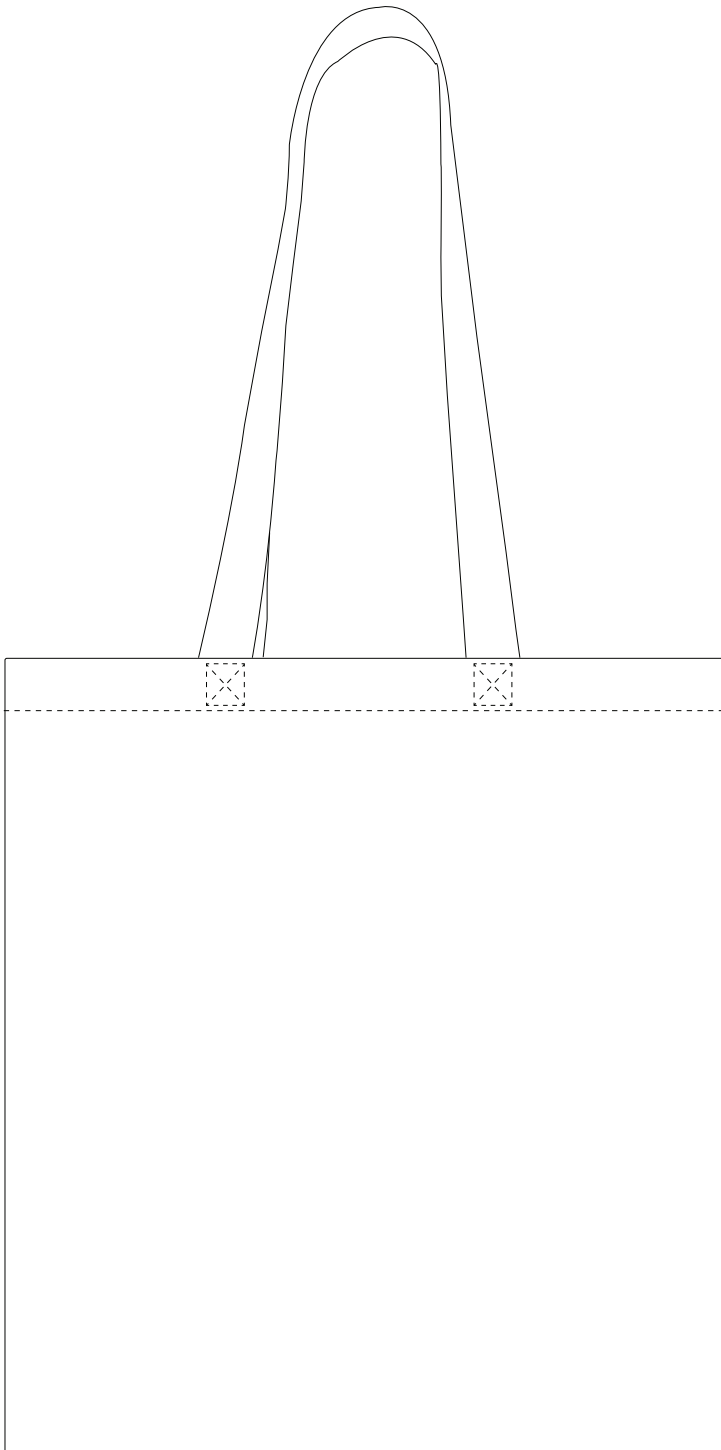

Product Art Template

Product: **SM-5830 - Recycled 140gms Cotton Twill Tote**

Product Size: **381mm(w) x 419mm(h)**

Product Colour:

Decoration Size: **mm(w) x mm(h)**

Decoration Method:

Decoration Colour:

Artwork Approval

Art Version: V1

Product Scale 25%

Front

Back

Notes:

Please check that all the details are correct before providing your approval with confirmed art version

Where the decoration method uses digital printing techniques colours are produced using CMYK equivalent.