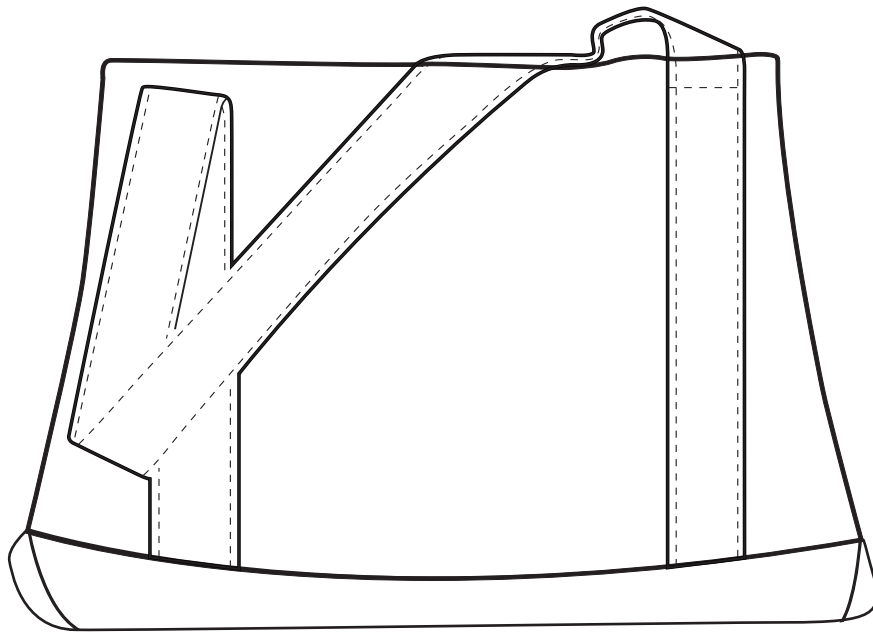

# Product Art Template

Product: **SM-7556 - Large Boat Tote**  
Product Size: **457mm(w) x 285mm(h) x 95mm(d)**  
Product Colour:  
Decoration Size: **mm(w) x mm(h)**  
Decoration Method:  
Decoration Colour:

**Artwork  
Approval**

Art Version: V1

**Product Scale 25%**

---

**Notes:**

Please check that all the details are correct before providing your approval with confirmed art version  
Where the decoration method uses digital printing techniques colours are produced using CMYK equivalent.