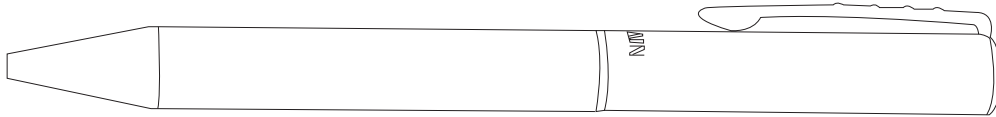

Product Art Template

Product: **SC1003 - Scriptura Ballpoint Pen**
Product Size: **135mm(h) x 11mm Ø**
Product Colour:
Decoration Size: **mm(w) x mm(h)**
Decoration Method:
Decoration Colour:

**Artwork
Approval**

Art Version: V1

Product Scale 100%

Notes:

Please check that all the details are correct before providing your approval with confirmed art version
Where the decoration method uses digital printing techniques colours are produced using CMYK equivalent.