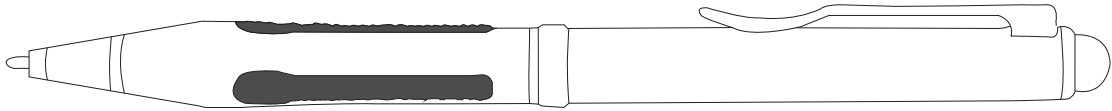

Product Art Template

Product: **EL022 - Elleven™ Triple Grip
Ballpoint Stylus**

Product Size: **146mm(h) x 10mm Ø**

Product Colour:

Decoration Size: **mm(w) x mm(h)**

Decoration Method:

Decoration Colour:

**Artwork
Approval**

Art Version: V1

Product Scale 100%

Notes:

Please check that all the details are correct before providing your approval with confirmed art version

Where the decoration method uses digital printing techniques colours are produced using CMYK equivalent.