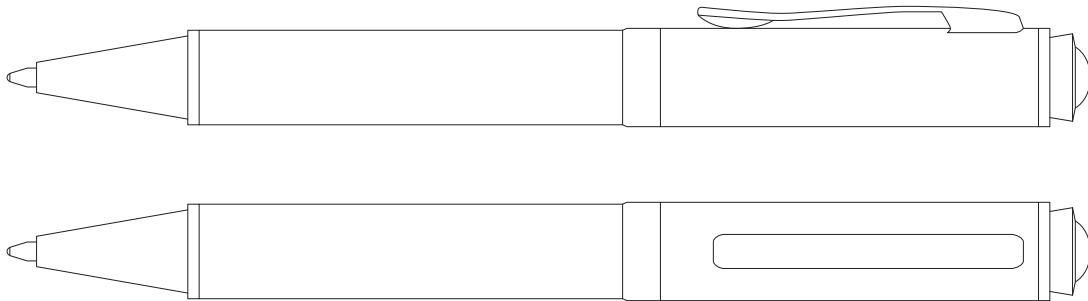

# Product Art Template

Product: **698 - Carbon Fibre Ballpoint Pen**  
Product Size:  
Product Colour:  
Decoration Size: **mm(w) x mm(h)**  
Decoration Method:  
Decoration Colour:

**Artwork  
Approval**

Art Version: V1

**Product Scale 100%**

---

**Notes:**

Please check that all the details are correct before providing your approval with confirmed art version  
Where the decoration method uses digital printing techniques colours are produced using CMYK equivalent.