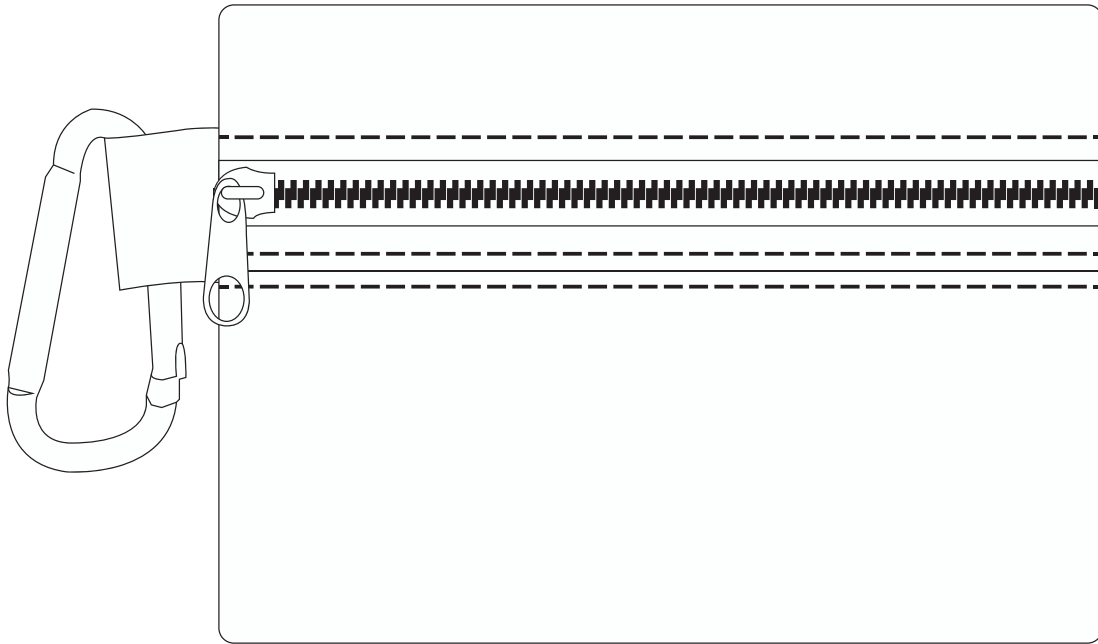

Product Art Template

Product: **1389 - Zippered 20-Piece First Aid Pouch**

Product Size: **114.3mm(w) x 82.55mm(h) x 12.7mm(d)**

Product Colour:

Decoration Size: **mm(w) x mm(h)**

Decoration Method:

Decoration Colour:

**Artwork
Approval**

Art Version: V1

Product Scale 100%

Notes:

Please check that all the details are correct before providing your approval with confirmed art version

Where the decoration method uses digital printing techniques colours are produced using CMYK equivalent.