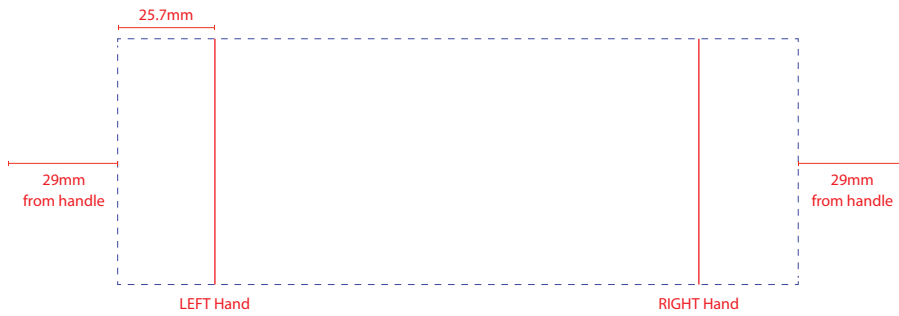

# Product Art Template

Product: **4049 - Ceramic Mug**  
Product Size: **101mm(h) x 89mm Ø**  
Product Colour: **-**  
Decoration Size: **mm(w) x mm(h)**  
Decoration Method: **-**  
Decoration Colour: **-**

## Product Scale 50%