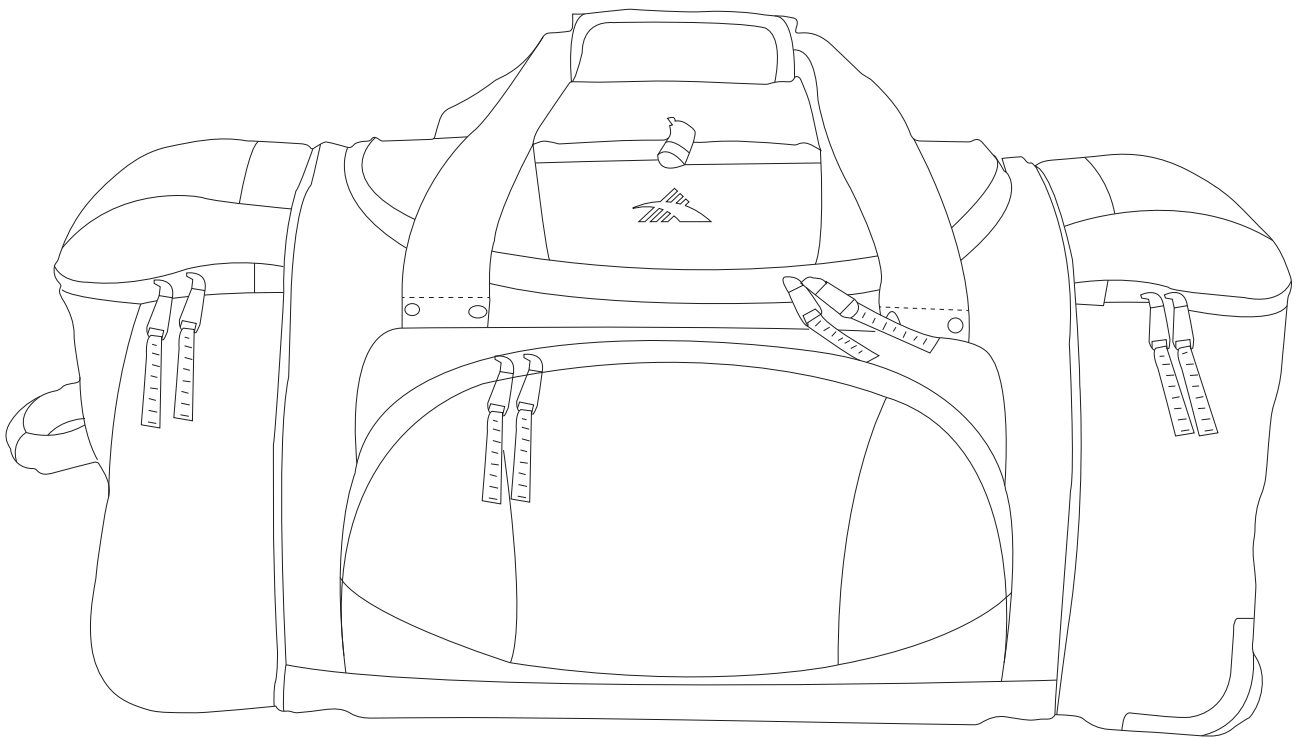

# Product Art Template

Product: **HS1012 - High Sierra 26 inch Wheeled  
Duffel Bag**

Product Size: **660mm(w) x 330mm(h) x 304mm(d)**

Product Colour:

Decoration Size: **mm(w) x mm(h)**

Decoration Method:

Decoration Colour:

**Artwork  
Approval**

Art Version: V1

**Product Scale 25%**

---

**Notes:**

Please check that all the details are correct before providing your approval with confirmed art version

Where the decoration method uses digital printing techniques colours are produced using CMYK equivalent.