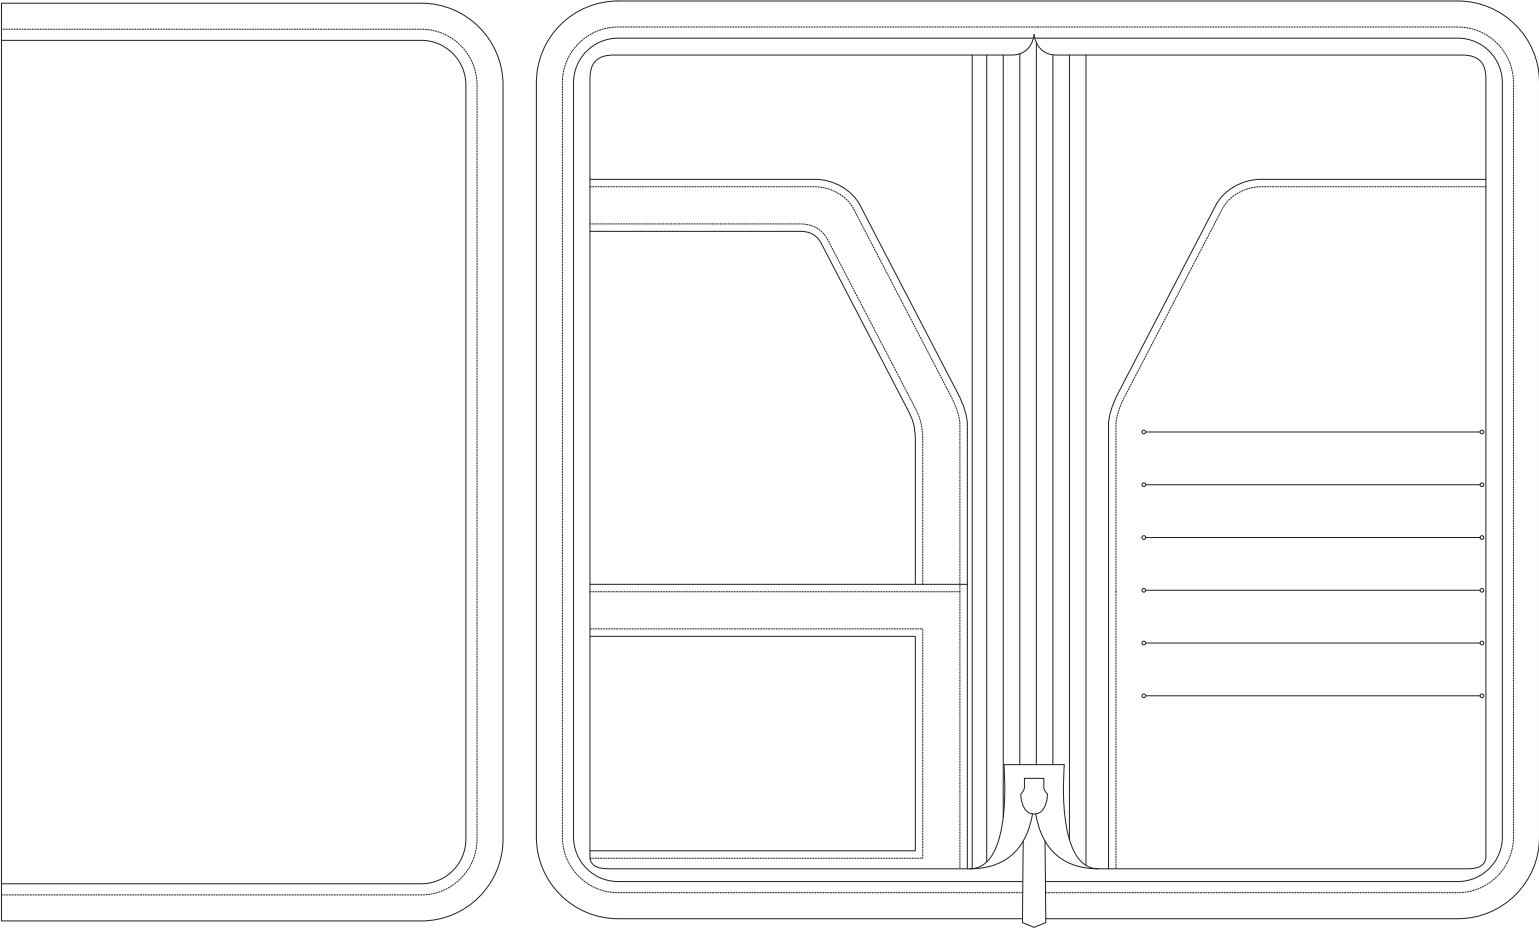

Product Art Template

Product: **9115 - Travel Wallet**
Product Size: **135mm(w) x 245mm(h) x 30mm(d)**
Product Colour:
Decoration Size: **mm(w) x mm(h)**
Decoration Method:
Decoration Colour:

Artwork Approval

Art Version: V1

Product Scale 50%

Notes:

Please check that all the details are correct before providing your approval with confirmed art version
Where the decoration method uses digital printing techniques colours are produced using CMYK equivalent.