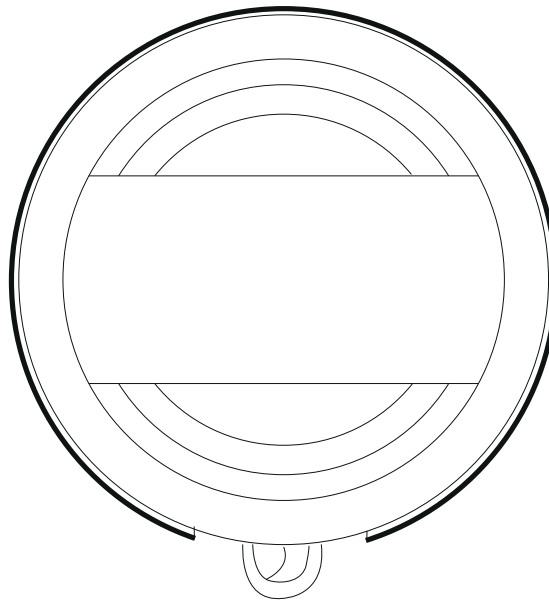

# Product Art Template

Product: **7778 - Rugged Fabric Waterproof  
Bluetooth Speaker**

Product Size: **72mm(w) x 169mm(h) x 72mm(d)**

Product Colour:

Decoration Size: **mm(w) x mm(h)**

Decoration Method:

Decoration Colour:

**Artwork  
Approval**

Art Version: V1

**Product Scale 100%**

Top of speaker view

---

**Notes:**

Please check that all the details are correct before providing your approval with confirmed art version

Where the decoration method uses digital printing techniques colours are produced using CMYK equivalent.