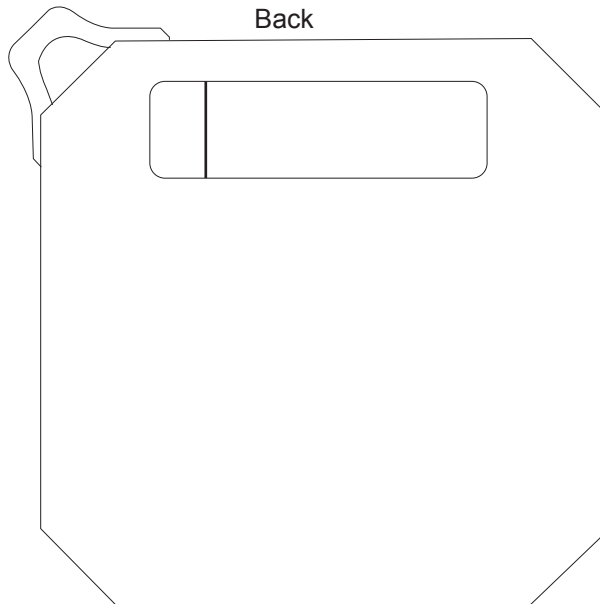

# Product Art Template

Product: **7737 - Blackwater Outdoor Waterproof Bluetooth Speaker**  
Product Size: **75mm(w) x 75mm(h) x 28mm(d)**  
Product Colour:  
Decoration Size: **mm(w) x mm(h)**  
Decoration Method:  
Decoration Colour:

**Artwork Approval**

Art Version: V1

**Product Scale 100%**

Art must fit within grid guide - ONLY

Front

Back

**PLEASE NOTE THAT FINE DETAILS WILL BE LOST DUE TO HOLES IN THE GRILL**

**Notes:**