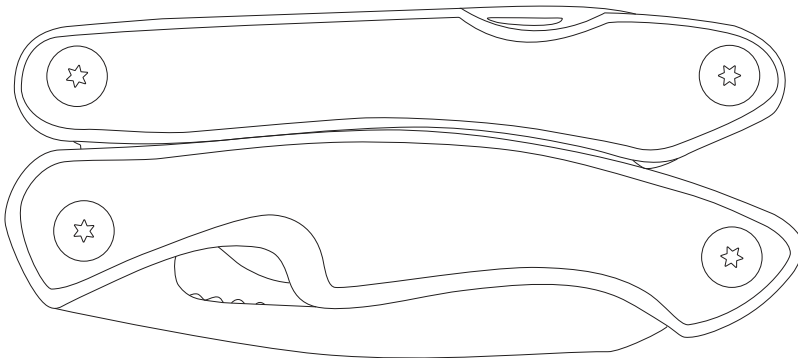

Product Art Template

Product: **TK1017 - Trekk™ Deluxe Multi-tool**
Product Size: Multi tool: 106mm(w) x 46mm(h) x 23mm(d) - closed,
Pouch 130mm(w) x 55mm(h), Box 166mm(w) x 146mm(h)
Product Colour: **Platinum Grey**
Decoration Size: **mm(w) x mm(h)**
Decoration Method:
Decoration Colour:

Artwork Approval

Art Version: V1

Product Scale 100%

Front View

Back View

Pouch

Notes:

Please check that all the details are correct before providing your approval with confirmed art version
Where the decoration method uses digital printing techniques colours are produced using CMYK equivalent.

Product Scale 100%

Box/Packaging