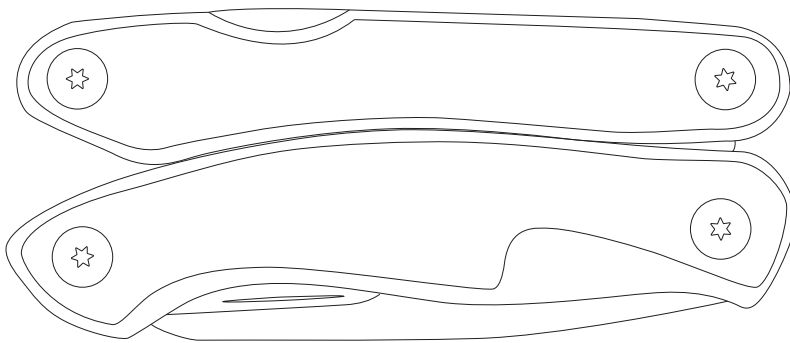

Product Art Template

Product: **TK1017 - Trekk™ Deluxe Multi-tool**
Product Size: Multi tool: 106mm(w) x 46mm(h) x 23mm(d) - closed,
Pouch 130mm(w) x 55mm(h), Box 166mm(w) x 146mm(h)
Product Colour: **Platinum Grey**
Decoration Size: **mm(w) x mm(h)**
Decoration Method:
Decoration Colour:

Artwork Approval

Art Version: V1

Product Scale 100%

Front View

Back View

Pouch

Notes:

Please check that all the details are correct before providing your approval with confirmed art version
Where the decoration method uses digital printing techniques colours are produced using CMYK equivalent.