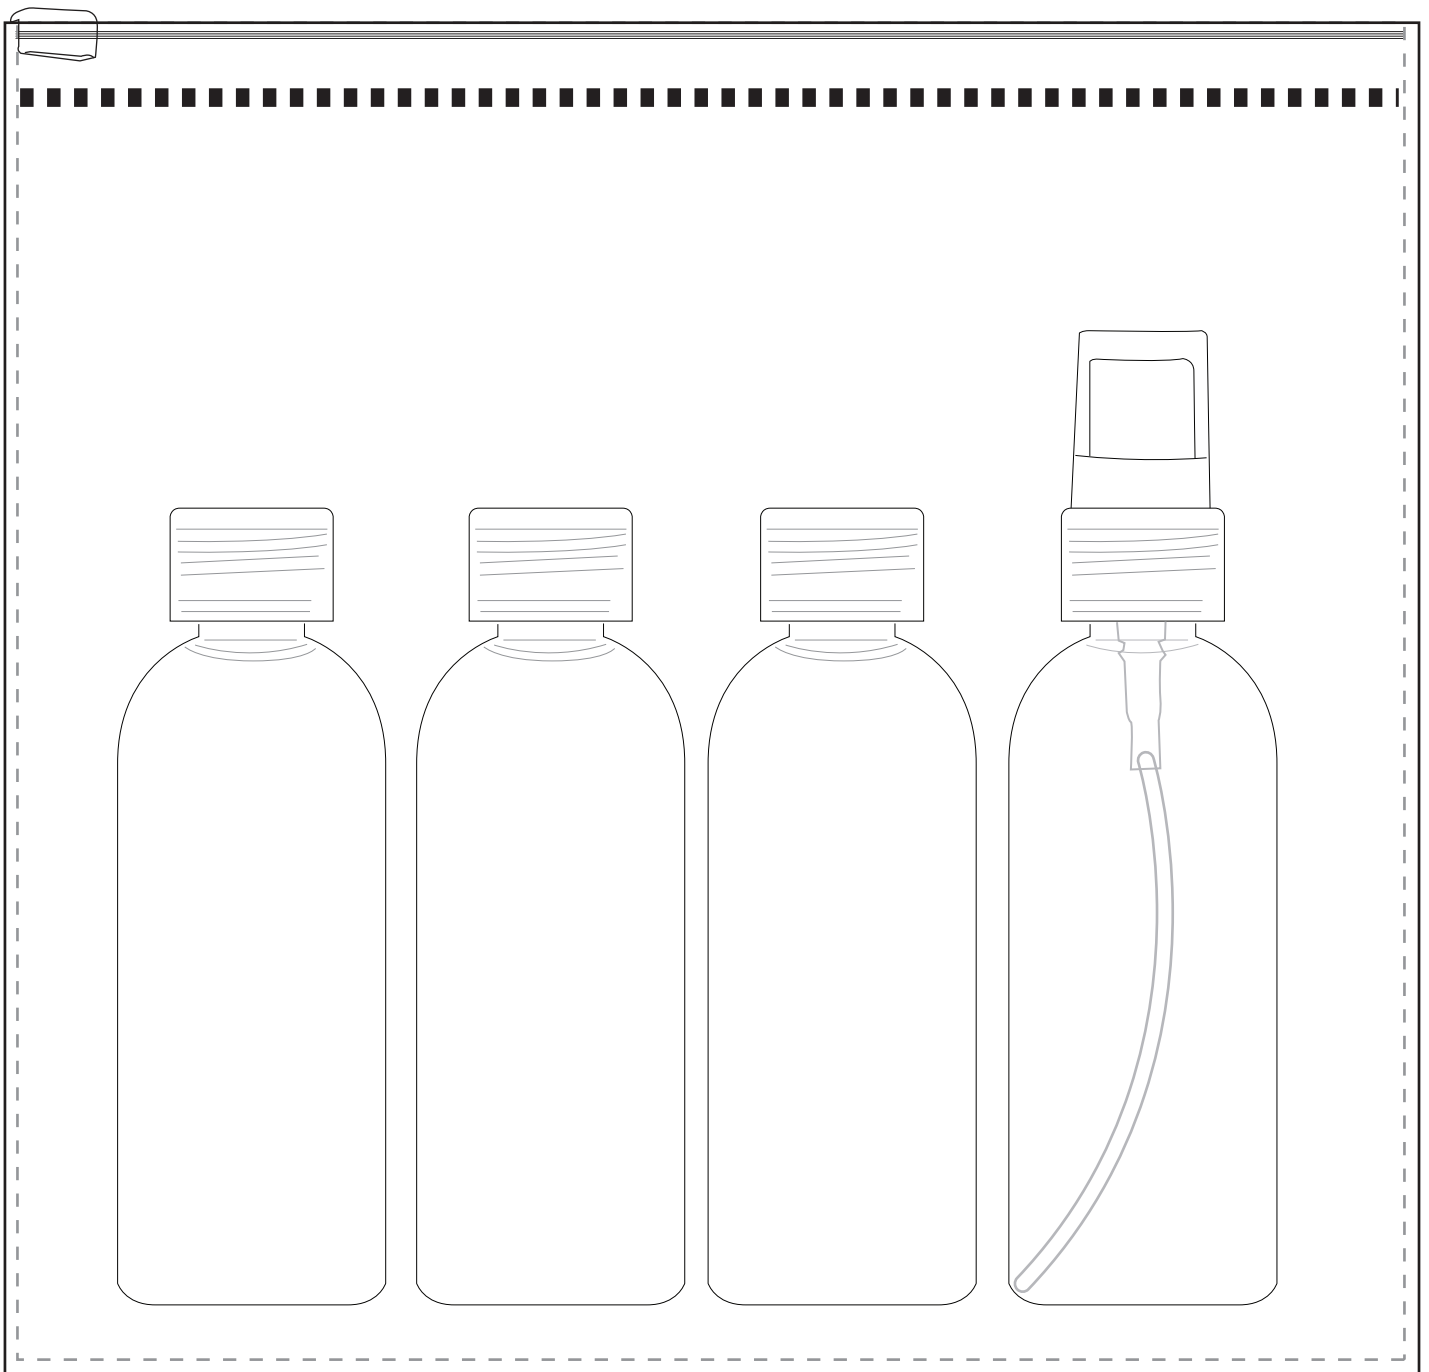

Product Art Template

Product: **SM-9488 - Carry-On Kit**

Product Size: **186mm(w) x 181mm(h) x 38mm(d)**

Product Colour:

Decoration Size: **mm(w) x mm(h)**

Decoration Method:

Decoration Colour:

Artwork Approval

Art Version: V1

Product Scale 100%

Notes:

Please check that all the details are correct before providing your approval with confirmed art version

Where the decoration method uses digital printing techniques colours are produced using CMYK equivalent.