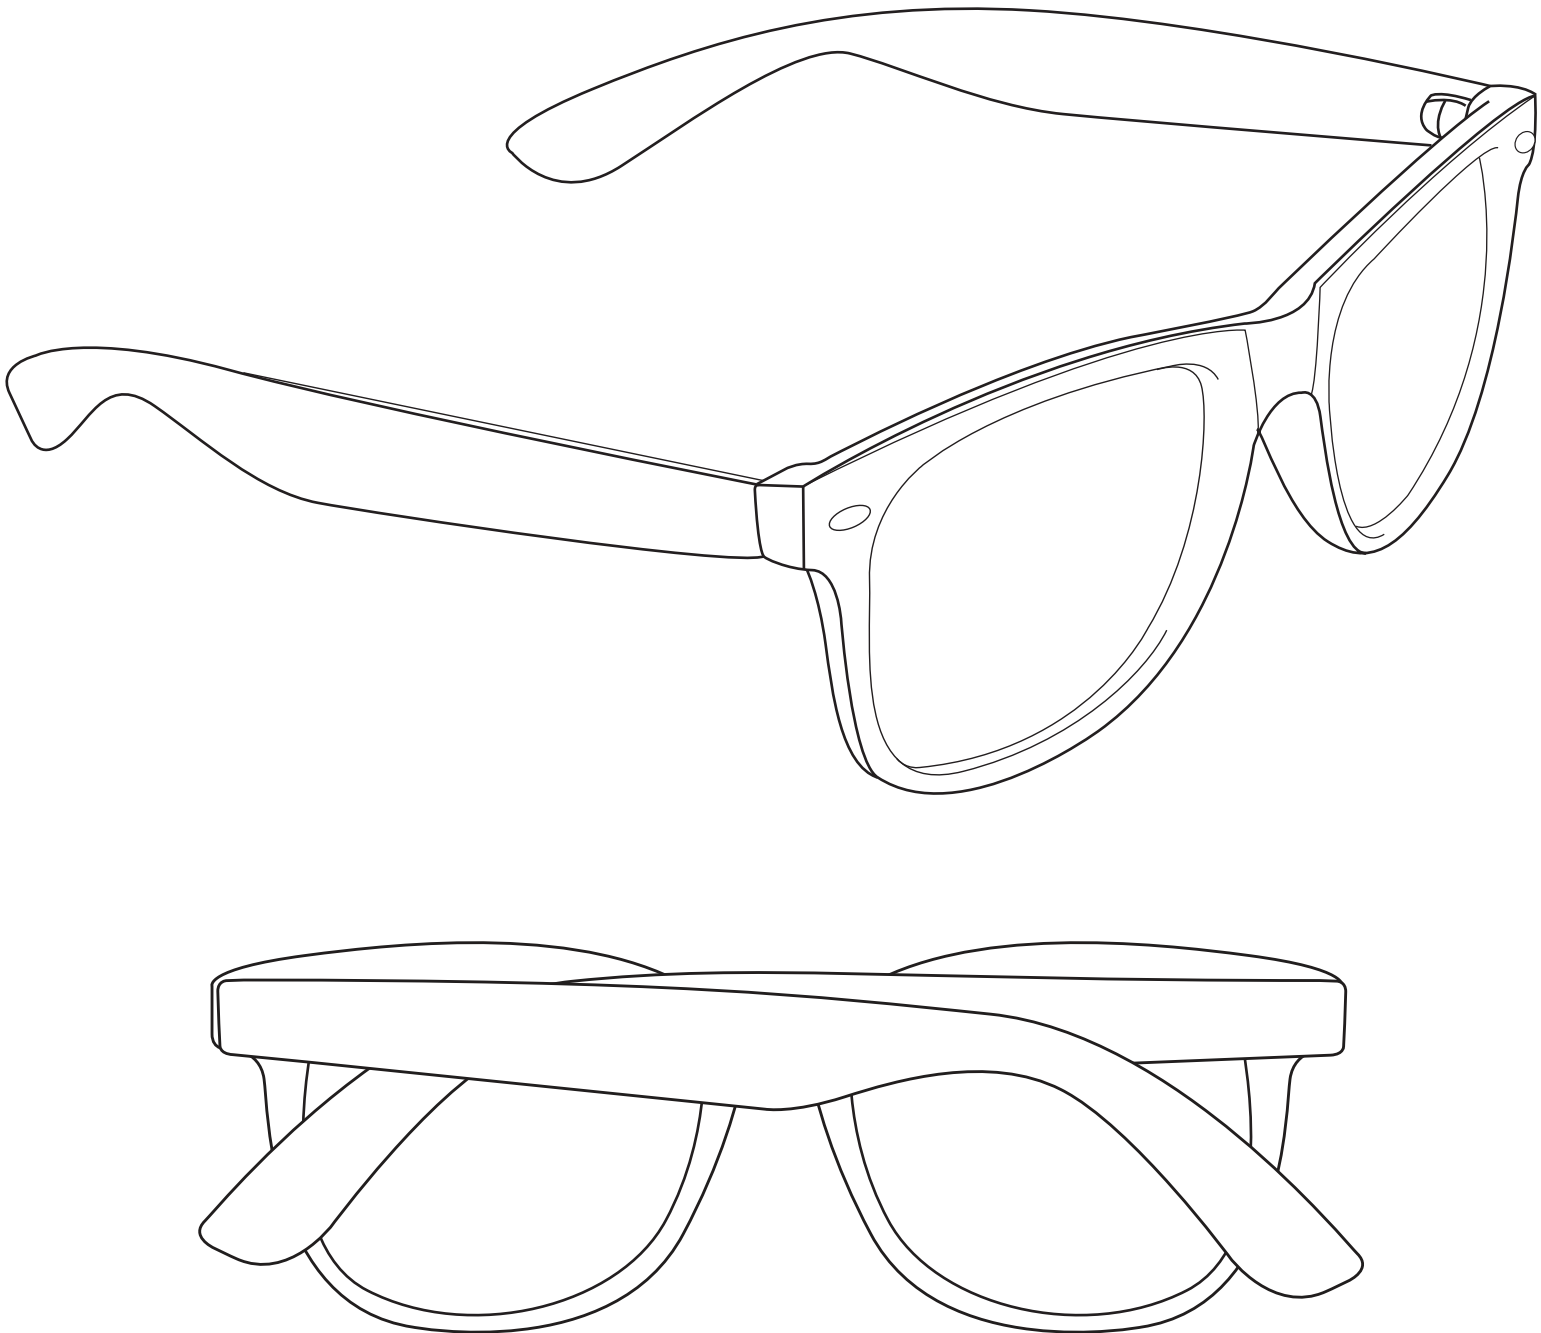

# Product Art Template

Product: **SM-7821 - The Sun Ray Promotional  
Glasses**

Product Size: **142mm(h) x 50mm(d)**

Product Colour:

Decoration Size: **mm(w) x mm(h)**

Decoration Method:

Decoration Colour:

**Artwork  
Approval**

Art Version: V1

**Product Scale 100%**

**Notes:**

Please check that all the details are correct before providing your approval with confirmed art version  
Where the decoration method uses digital printing techniques colours are produced using CMYK equivalent.