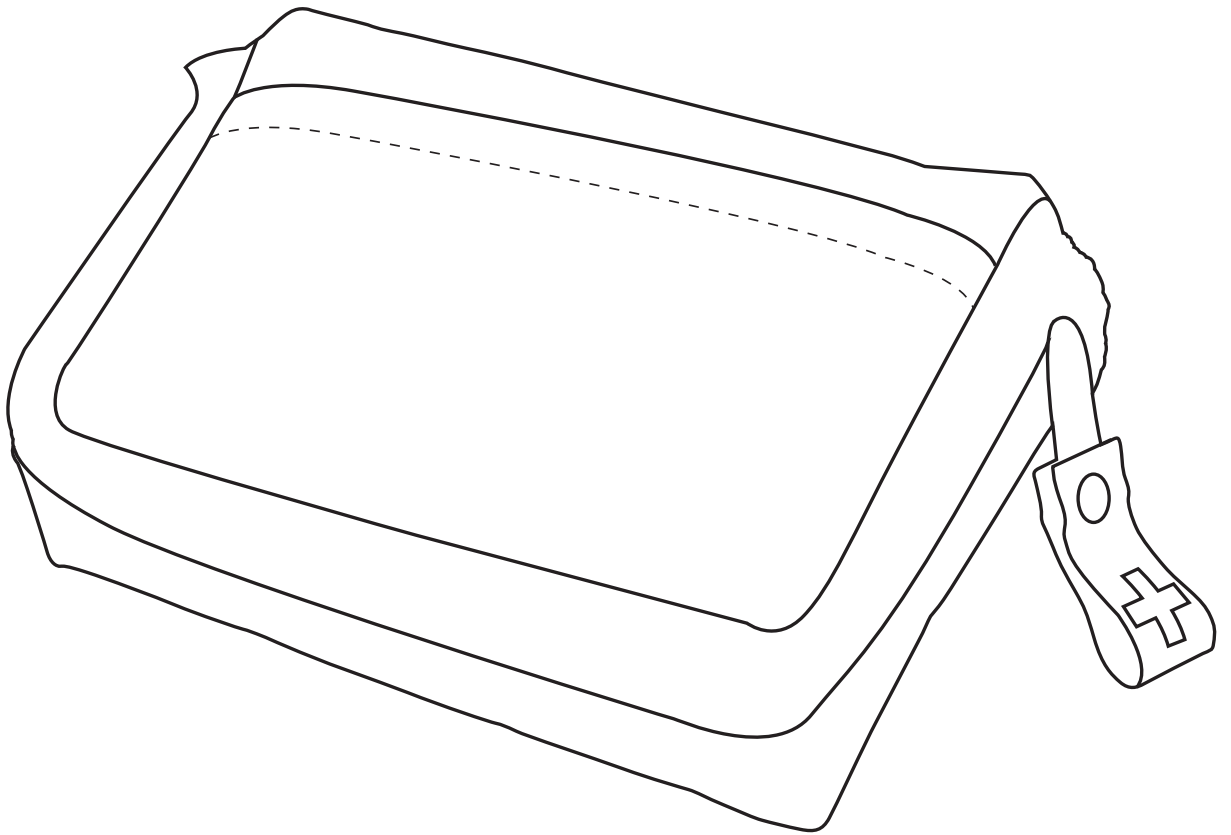

# Product Art Template

Product: **SM-1520 - Bolt 20 Piece First Aid Kit**  
Product Size: **38mm(w) x 127mm(h) x 76mm(d)**  
Product Colour:  
Decoration Size: **mm(w) x mm(h)**  
Decoration Method:  
Decoration Colour:

**Artwork  
Approval**

Art Version: V1

**Product Scale 100%**

---

**Notes:**

Please check that all the details are correct before providing your approval with confirmed art version  
Where the decoration method uses digital printing techniques colours are produced using CMYK equivalent.