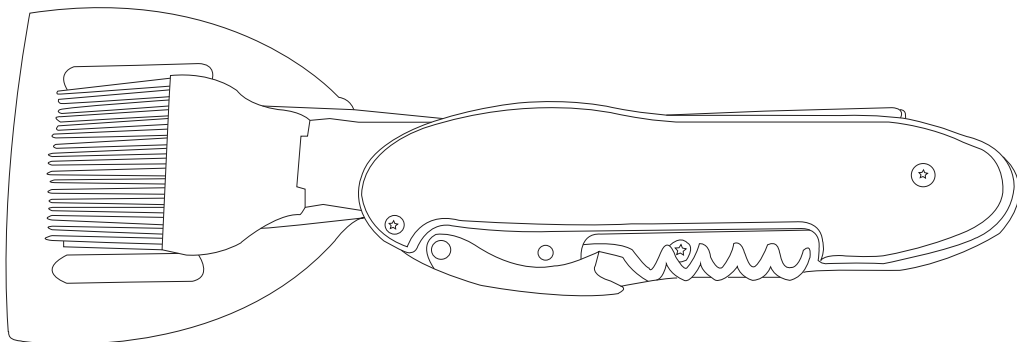

# Product Art Template

Product: **793 - BBQ Multi Tool**  
Product Size: **268mm(h) x 87mm (spatula width) x 25mm(d)**  
Product Colour:  
Decoration Size: **mm(w) x mm(h)**  
Decoration Method:  
Decoration Colour:

**Artwork  
Approval**

Art Version: V1

**Product Scale 50%**

---

**Notes:**

Please check that all the details are correct before providing your approval with confirmed art version  
Where the decoration method uses digital printing techniques colours are produced using CMYK equivalent.