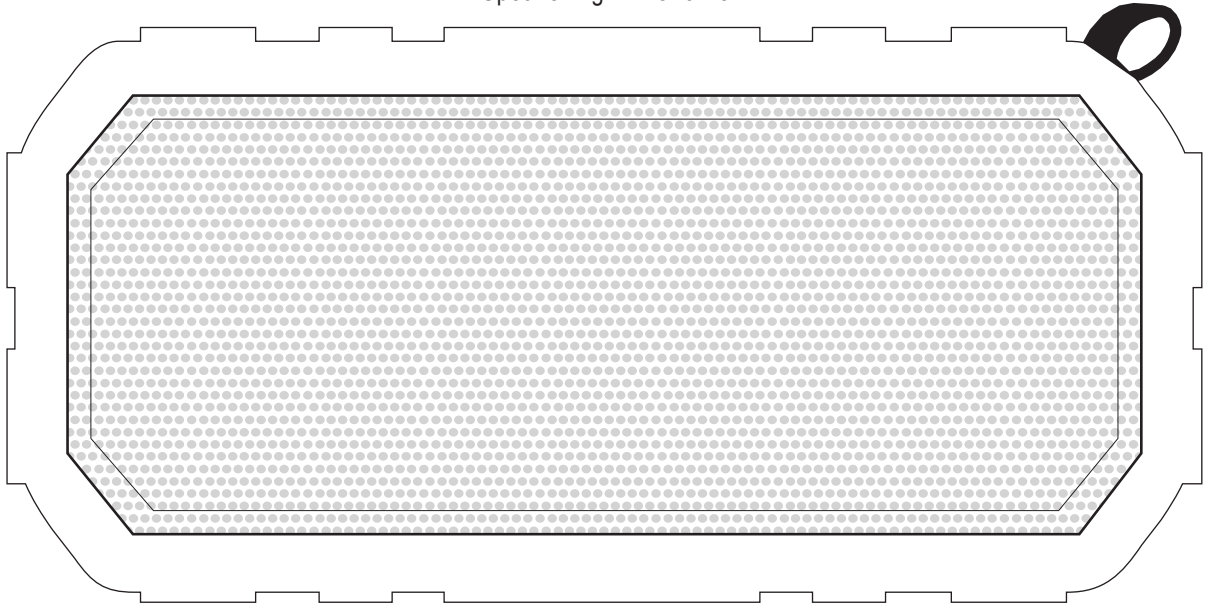

# Product Art Template

Product: **7779 - Brick Outdoor Waterproof Bluetooth Speaker**

Product Size: **158mm(w) x 76mm(h) x 43mm(d)**

Product Colour:

Decoration Size: **mm(w) x mm(h)**

Decoration Method:

Decoration Colour:

**Artwork Approval**

Art Version: V1

**Product Scale 100%**

Speaker - grill **front** view

Speaker - grill **back** view

**PLEASE NOTE THAT FINE DETAILS WILL BE LOST  
DUE TO HOLES IN THE GRILL**

**Notes:**

Speaker - top view