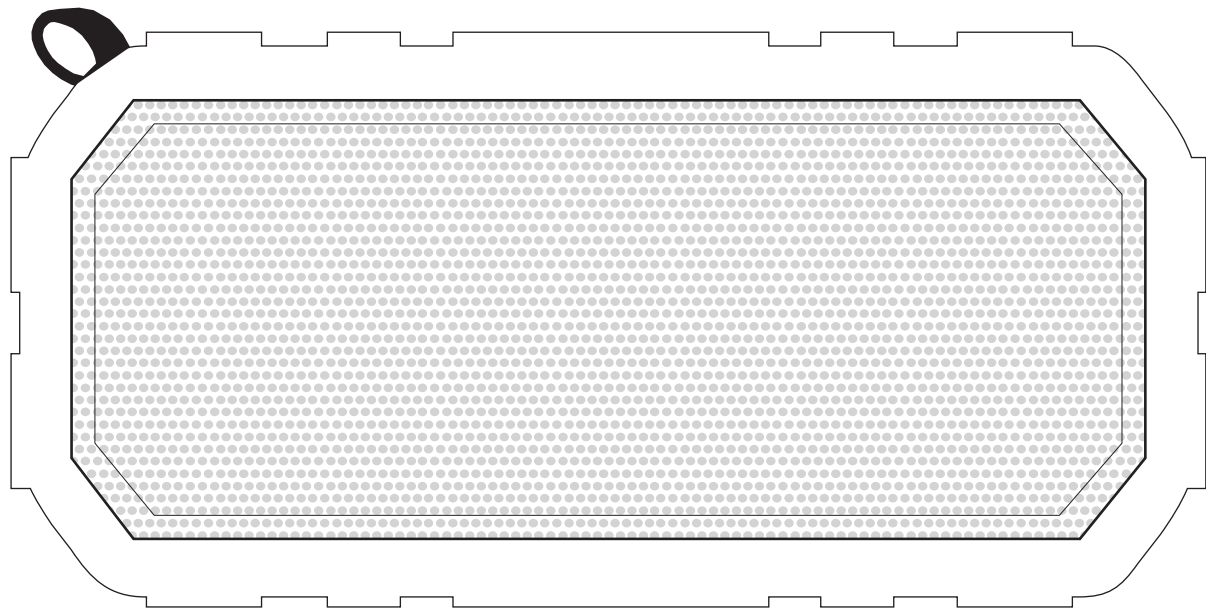

# Product Art Template

Product: **7779 - Brick Outdoor Waterproof Bluetooth Speaker**

Product Size: **158mm(w) x 76mm(h) x 43mm(d)**

Product Colour:

Decoration Size: **mm(w) x mm(h)**

Decoration Method:

Decoration Colour:

**Artwork Approval**

Art Version: V1

**Product Scale 100%**

Speaker - grill **front** view

Speaker - grill **back** view

**PLEASE NOTE THAT FINE DETAILS WILL BE LOST  
DUE TO HOLES IN THE GRILL**

**Notes:**

Speaker - top view