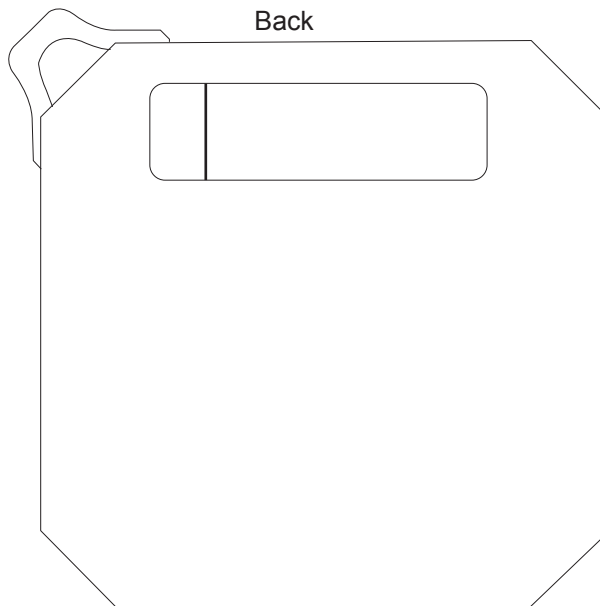

# Product Art Template

Product: **7737 - Blackwater Outdoor Waterproof Bluetooth Speaker**  
Product Size: **75mm(w) x 75mm(h) x 28mm(d)**  
Product Colour:  
Decoration Size: **mm(w) x mm(h)**  
Decoration Method:  
Decoration Colour:

**Artwork Approval**

Art Version: V1

**Product Scale 100%**

Art must fit within grid guide - ONLY

Front

Back

**PLEASE NOTE THAT FINE DETAILS WILL BE LOST DUE TO HOLES IN THE GRILL**