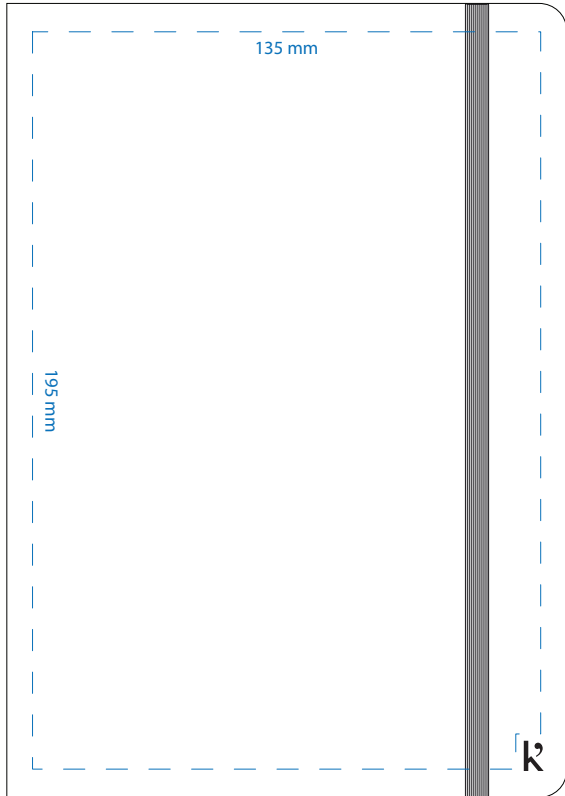

Product Art Template

Product: **KT1002 - Karst Softcover Notebook**
Product Size: **148mm(w) x 214mm(h)**
Product Colour: -
Decoration Size: **mm(w) x mm(h)**
Decoration Method: -
Decoration Colour: -

**Artwork
Approval**

Art Version: V1

Product Scale 50%

Notes:

Please check that all the details are correct before providing your approval with confirmed art version
Where the decoration method uses digital printing techniques colours are produced using CMYK equivalent.

**Digital Print
Product Scale 50%**

Blue line represents art dec size for digital print
Branding can be moved anywhere within the red line

Notes:

Please check that all the details are correct before providing your approval with confirmed art version
Where the decoration method uses digital printing techniques colours are produced using CMYK equivalent.

Deboss
Product Scale 50%

Blue line represents possible art dec size
Branding can be moved anywhere within the red line

Notes:

Please check that all the details are correct before providing your approval with confirmed art version
Where the decoration method uses digital printing techniques colours are produced using CMYK equivalent.