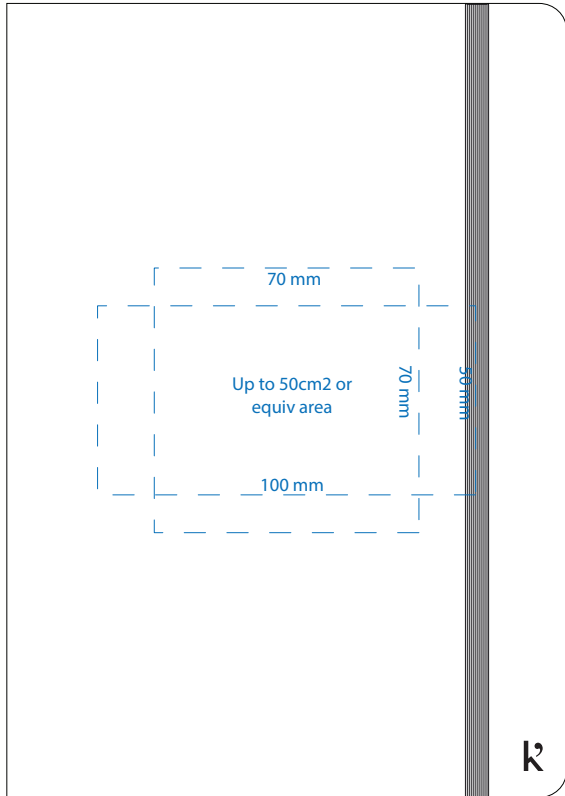

Product Art Template

Product: **KT1002 - Karst Softcover Notebook**
Product Size: **148mm(w) x 214mm(h)**
Product Colour: -
Decoration Size: **mm(w) x mm(h)**
Decoration Method: -
Decoration Colour: -

**Artwork
Approval**

**Digital Print
Product Scale 50%**

Blue line represents art dec size for digital print
Branding can be moved anywhere within the red line

Notes:

Please check that all the details are correct before providing your approval with confirmed art version
Where the decoration method uses digital printing techniques colours are produced using CMYK equivalent.

Deboss
Product Scale 50%

Blue line represents possible art dec size
Branding can be moved anywhere within the red line

Notes:

Please check that all the details are correct before providing your approval with confirmed art version
Where the decoration method uses digital printing techniques colours are produced using CMYK equivalent.