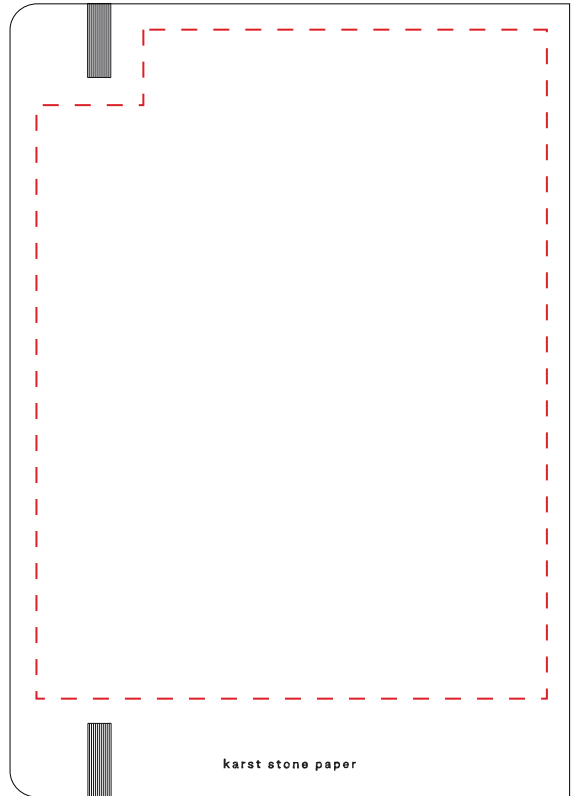

Product Art Template

Product: **KT1002 - Karst Softcover Notebook**
Product Size: **148mm(w) x 214mm(h)**
Product Colour: -
Decoration Size: **mm(w) x mm(h)**
Decoration Method: -
Decoration Colour: -

**Artwork
Approval**

Art Version: V1

Product Scale 50%

Notes:

Please check that all the details are correct before providing your approval with confirmed art version
Where the decoration method uses digital printing techniques colours are produced using CMYK equivalent.

**Digital Print
Product Scale 50%**

Blue line represents art dec size for digital print
Branding can be moved anywhere within the red line

Notes:

Please check that all the details are correct before providing your approval with confirmed art version
Where the decoration method uses digital printing techniques colours are produced using CMYK equivalent.

Deboss
Product Scale 50%

Blue line represents possible art dec size
Branding can be moved anywhere within the red line

Notes:

Please check that all the details are correct before providing your approval with confirmed art version
Where the decoration method uses digital printing techniques colours are produced using CMYK equivalent.