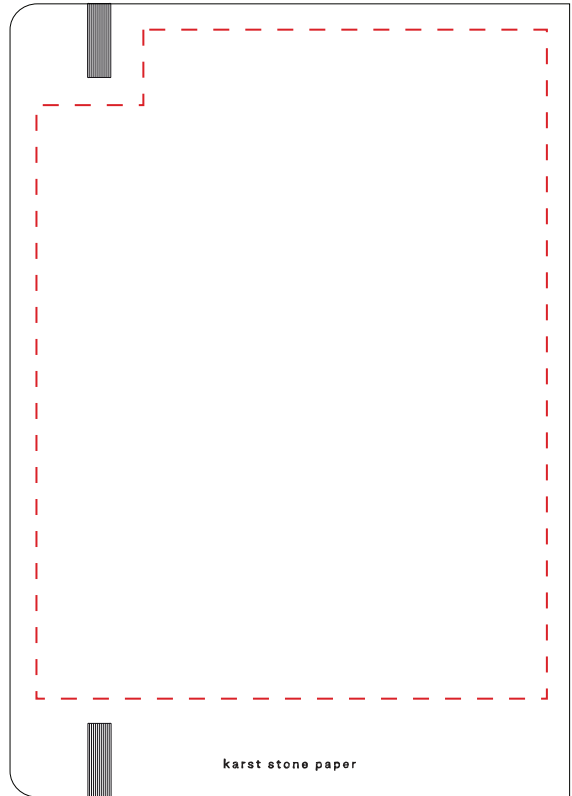

**Digital Print
Product Scale 50%**

Blue line represents art dec size for digital print
Branding can be moved anywhere within the red line

Notes:

Please check that all the details are correct before providing your approval with confirmed art version
Where the decoration method uses digital printing techniques colours are produced using CMYK equivalent.

Deboss
Product Scale 50%

Blue line represents possible art dec size
Branding can be moved anywhere within the red line

Notes:

Please check that all the details are correct before providing your approval with confirmed art version
Where the decoration method uses digital printing techniques colours are produced using CMYK equivalent.