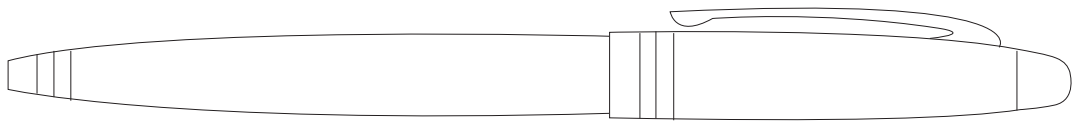

Product Art Template

Product: **701 - Le Mans Ballpoint Pen**
Product Size: **145mm(h) x 13mm Ø**
Product Colour:
Decoration Size: **mm(w) x mm(h)**
Decoration Method:
Decoration Colour:

**Artwork
Approval**

Art Version: V1

Product Scale 100%

Right Hand

Left Hand

Notes:

Please check that all the details are correct before providing your approval with confirmed art version
Where the decoration method uses digital printing techniques colours are produced using CMYK equivalent.