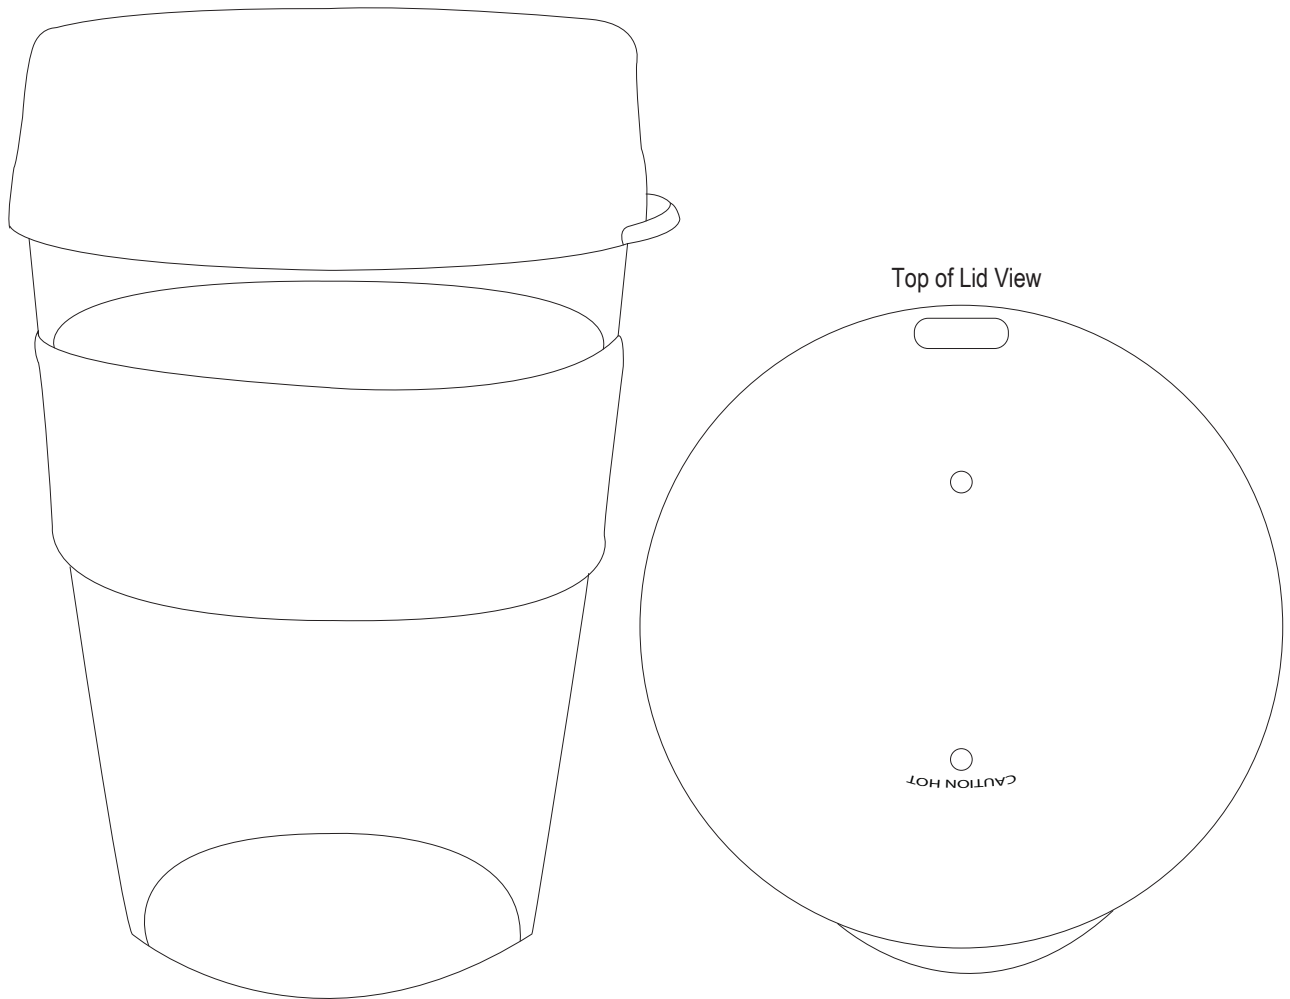

# Product Art Template

Product: **CC1002 - Carry Cup Glass**  
Product Size: **130mm(h) x 80mm(w)**  
Product Colour:  
Decoration Size: **mm(w) x mm(h)**  
Decoration Method:  
Decoration Colour:

**Artwork Approval**

Art Version: V1

**Product Scale 100%**

---

**Notes:**

Please check that all the details are correct before providing your approval with confirmed art version  
Where the decoration method uses digital printing techniques colours are produced using CMYK equivalent.