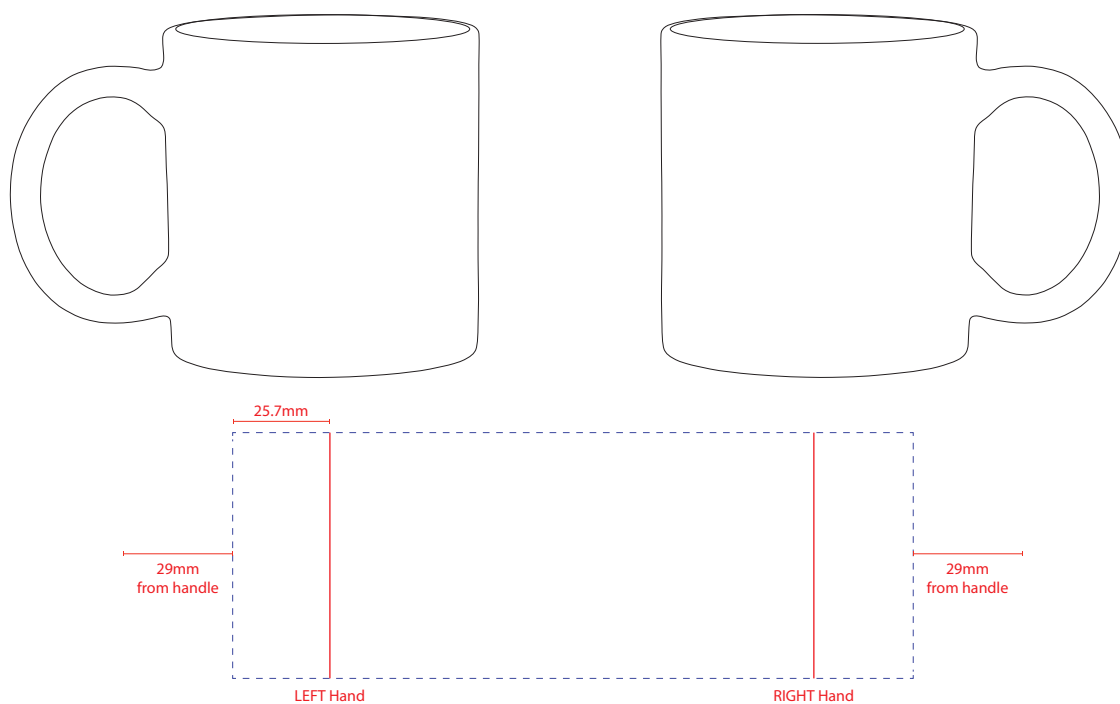

Product Art Template

Product: **400126 - Can Mug - Matte Finish**
Product Size: **83mm(w) x 96mm(h)**
Product Colour: **-**
Decoration Size: **mm(w) x mm(h)**
Decoration Method: **-**
Decoration Colour: **-**

Artwork Approval

Art Version: V1

Product Scale 50%

Notes:

Please check that all the details are correct before providing your approval with confirmed art version
Where the decoration method uses digital printing techniques colours are produced using CMYK equivalent.