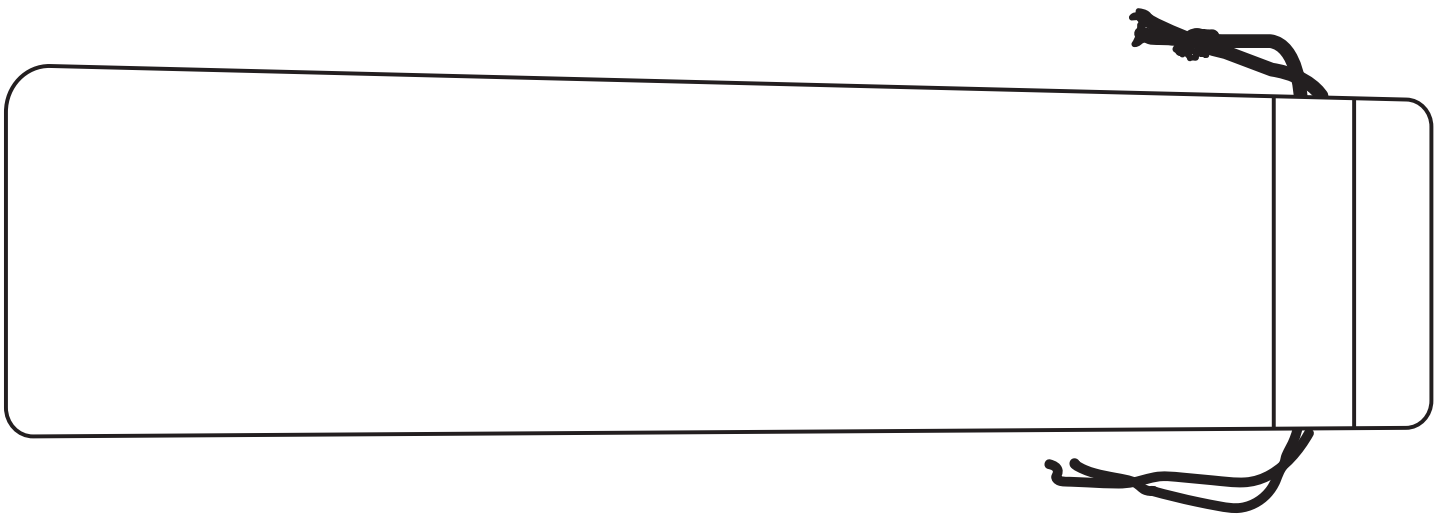

Product Art Template

Product: **1626-60 - Reusable Stainless steel
Straw Set with Brush**

Product Size: **65mm(w) x 270mm(h)**

Product Colour:

Decoration Size: **mm(w) x mm(h)**

Decoration Method:

Decoration Colour:

**Artwork
Approval**

Art Version: V1

Product Scale 70%

Notes:

Please check that all the details are correct before providing your approval with confirmed art version

Where the decoration method uses digital printing techniques colours are produced using CMYK equivalent.