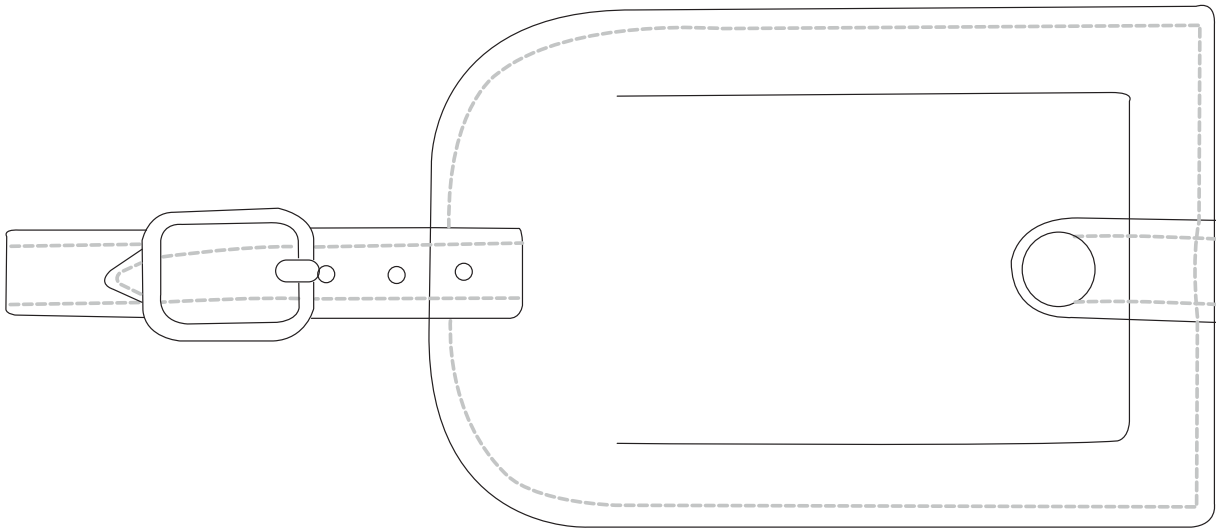

Product Art Template

Product: **9500-65 - Millennium Leather
Identification Tag**

Product Size: **69mm(w) x 108mm(h) x 3mm(d)**

Product Colour:

Decoration Size: **mm(w) x mm(h)**

Decoration Method:

Decoration Colour:

**Artwork
Approval**

Art Version: V1

Product Scale 100%

Notes:

Please check that all the details are correct before providing your approval with confirmed art version
Where the decoration method uses digital printing techniques colours are produced using CMYK equivalent.