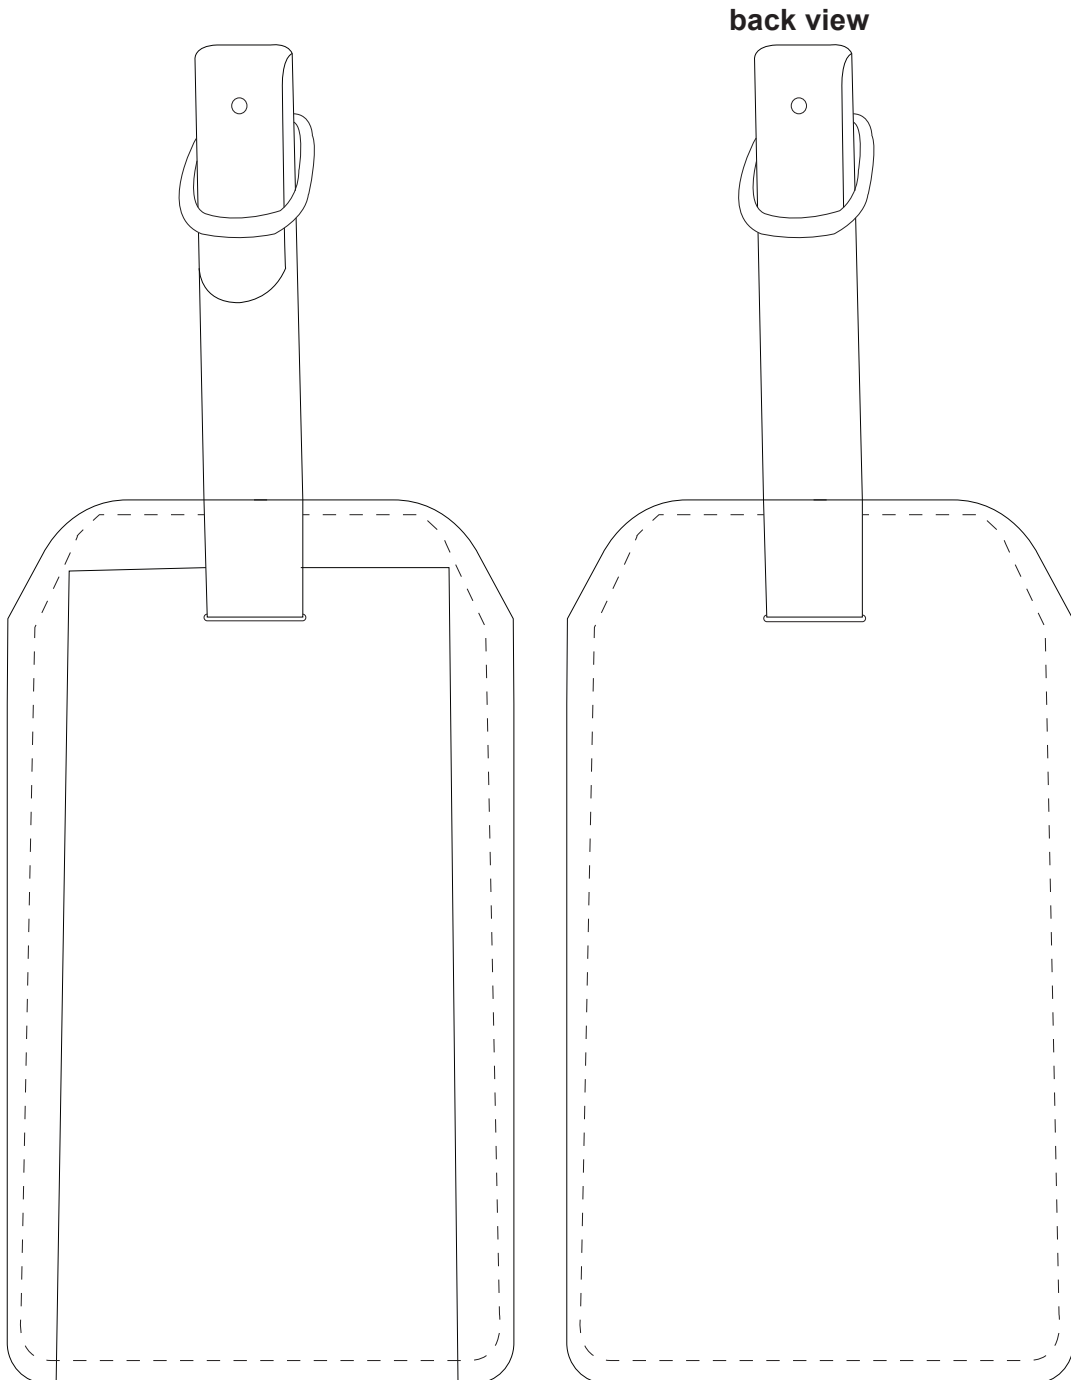

Product Art Template

Product: **9210 - Luggage Tag**
Product Size: **117mm(w) x 67mm(h)**
Product Colour:
Decoration Size: **mm(w) x mm(h)**
Decoration Method:
Decoration Colour:

**Artwork
Approval**

Art Version: V1

Product Scale 100%

Notes:

Please check that all the details are correct before providing your approval with confirmed art version
Where the decoration method uses digital printing techniques colours are produced using CMYK equivalent.