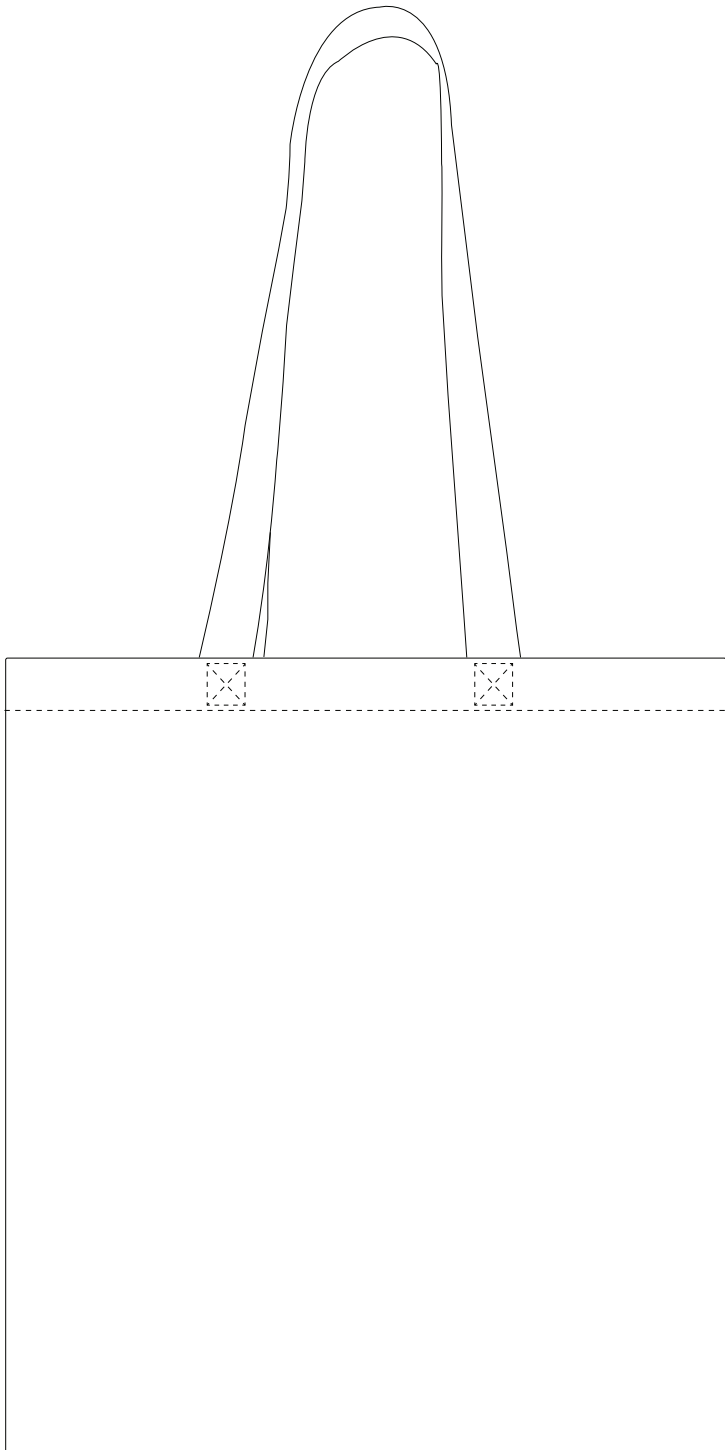

Product Art Template

Product: **5184 - Recycled 140mgs Cotton Twill Tote**

Product Size: **381mm(w) x 419mm(h)**

Product Colour:

Decoration Size: **mm(w) x mm(h)**

Decoration Method:

Decoration Colour:

Artwork Approval

Art Version: V1

Product Scale 25%

Front