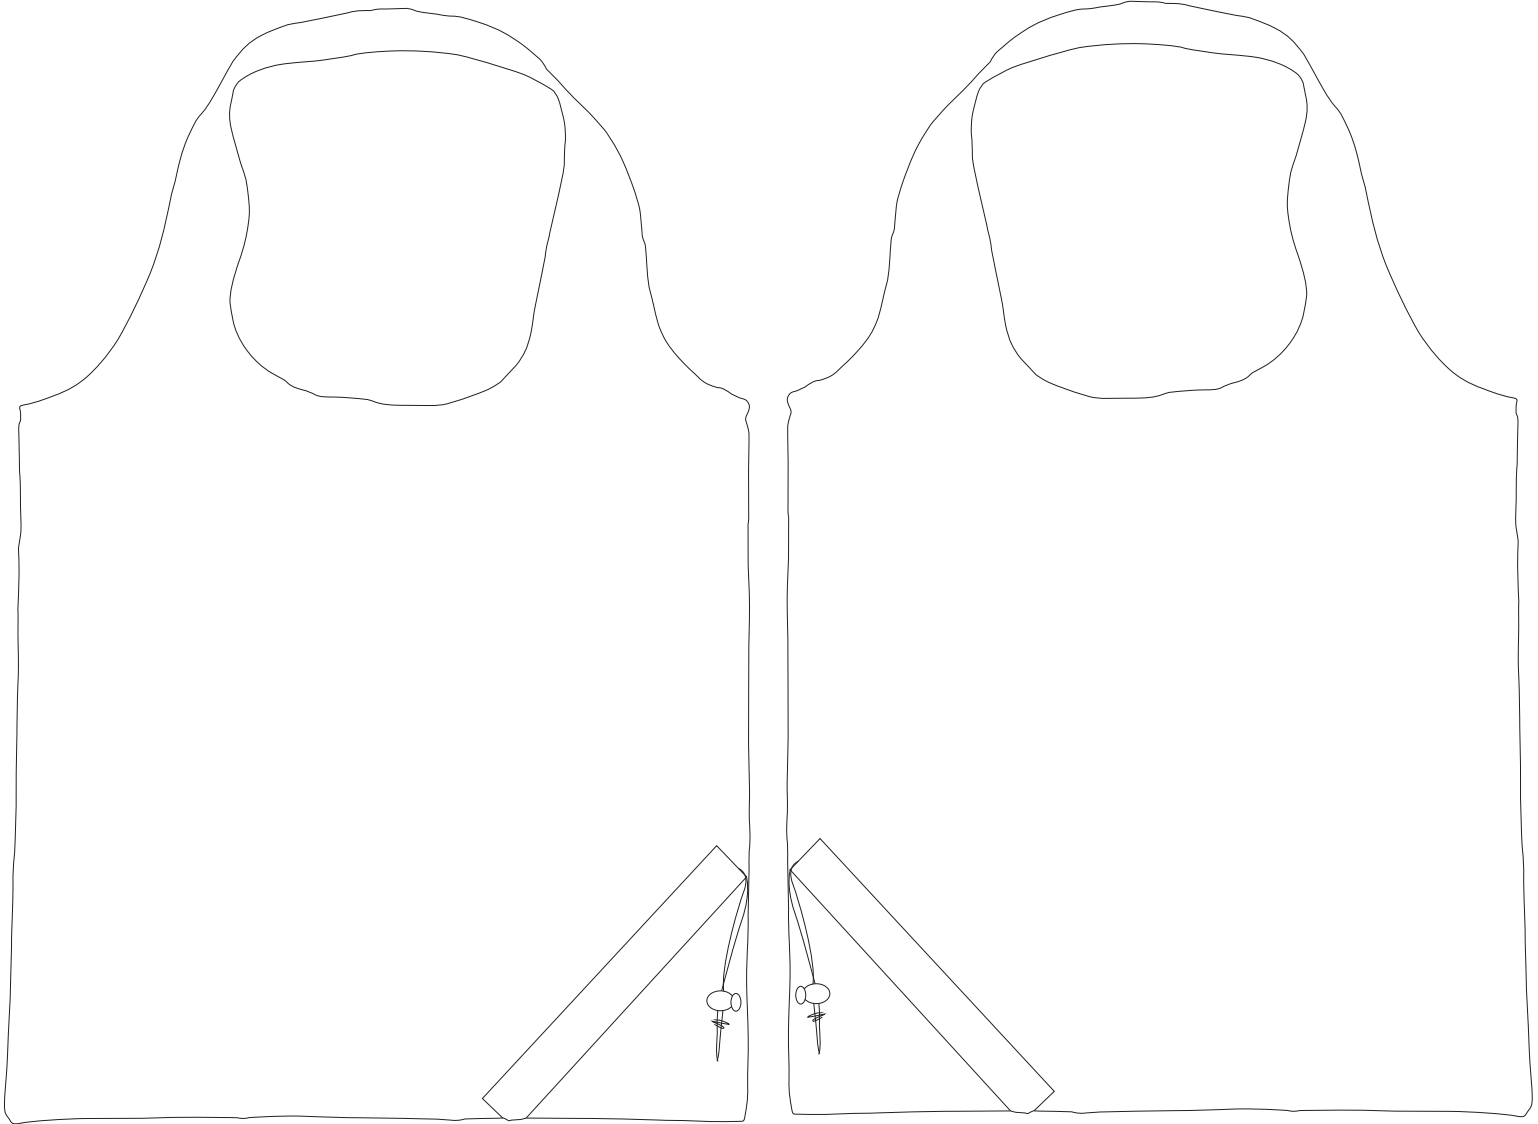

# Product Art Template

Product: **5178 - Bungalow Foldaway Shopper Tote**

Product Size: **393mm(w) x 381mm(h)**

Product Colour:

Decoration Size: **mm(w) x mm(h)**

Decoration Method:

Decoration Colour:

**Artwork Approval**

Art Version: V1

**Product Scale 25%**

**Front**

**Back**

**Notes:**

Please check that all the details are correct before providing your approval with confirmed art version

Where the decoration method uses digital printing techniques colours are produced using CMYK equivalent.