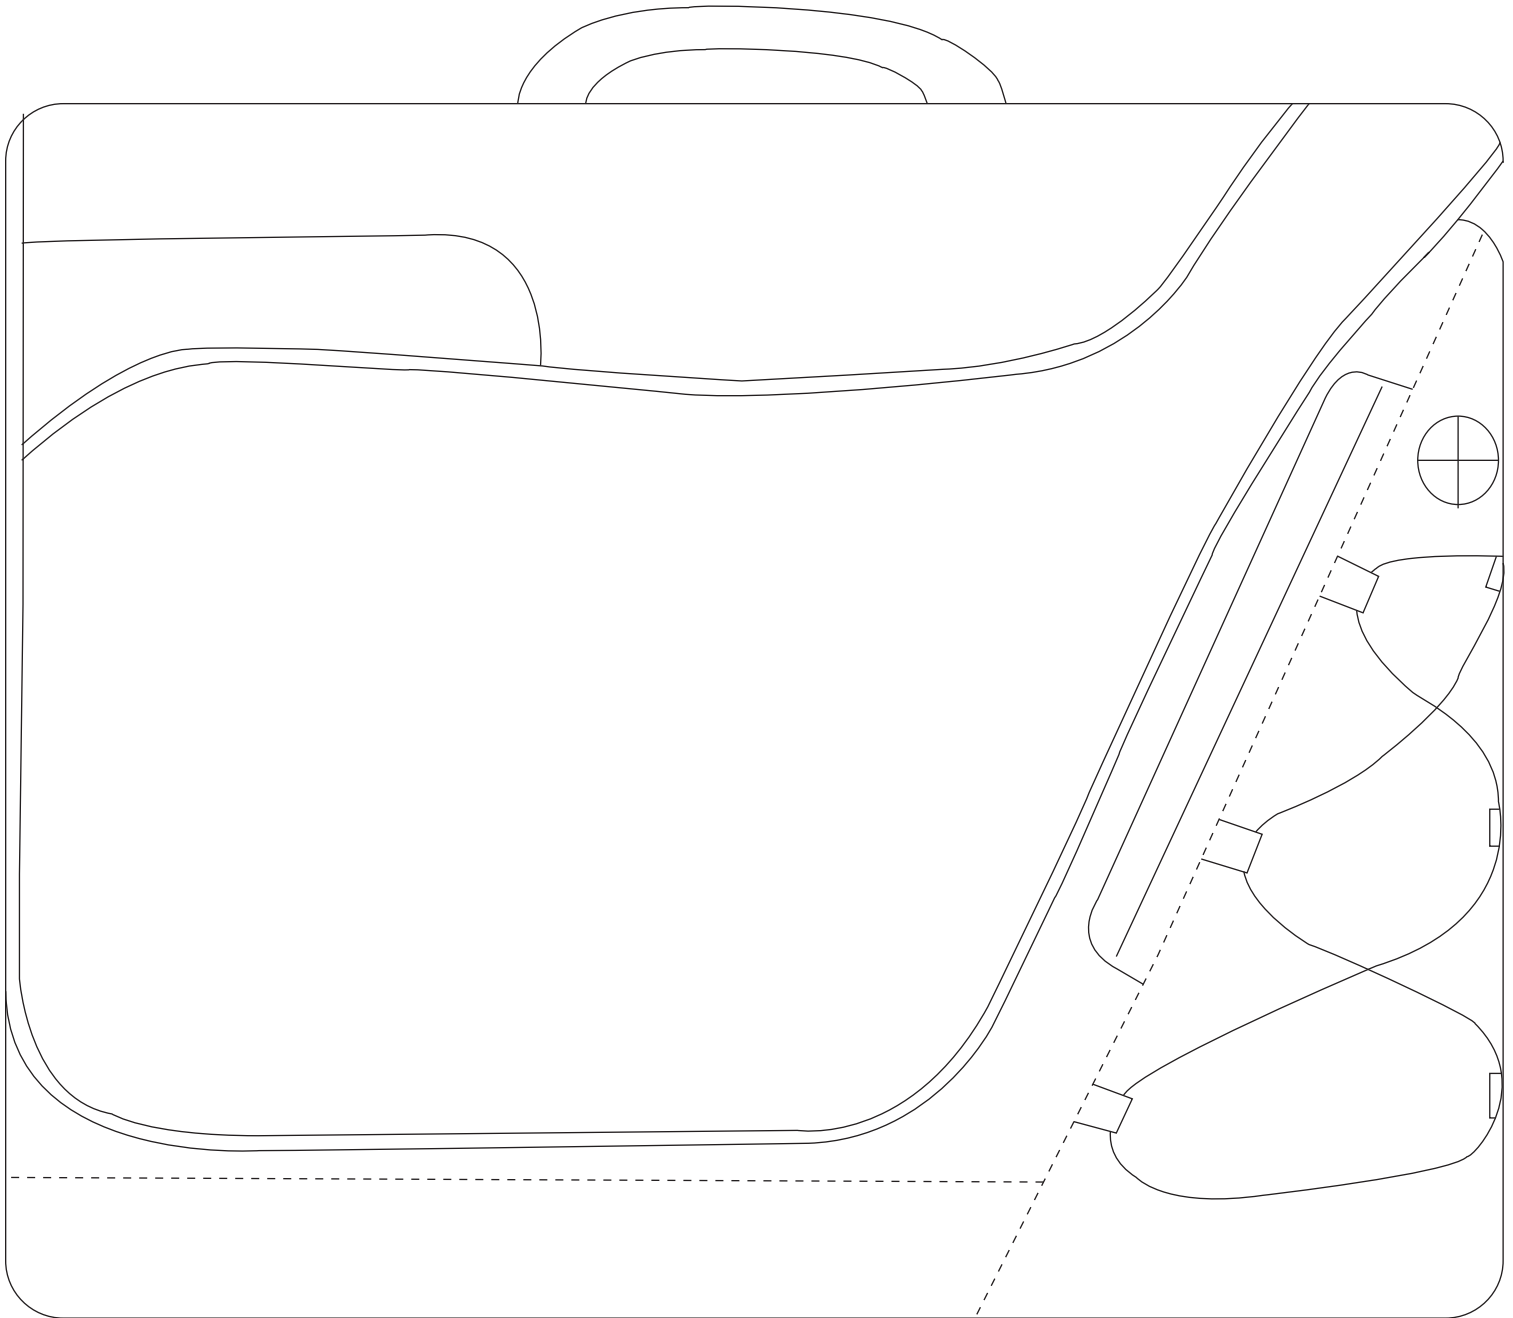

Product Art Template

Product: **5150 - Summit Checkpoint-Friendly Compu-Case**

Product Size: **394mm(w) x 305mm(h) x 102mm(d)**

Product Colour:

Decoration Size: **mm(w) x mm(h)**

Decoration Method:

Decoration Colour:

Artwork Approval

Art Version: V1

Product Scale 50%

Notes:

Please check that all the details are correct before providing your approval with confirmed art version

Where the decoration method uses digital printing techniques colours are produced using CMYK equivalent.