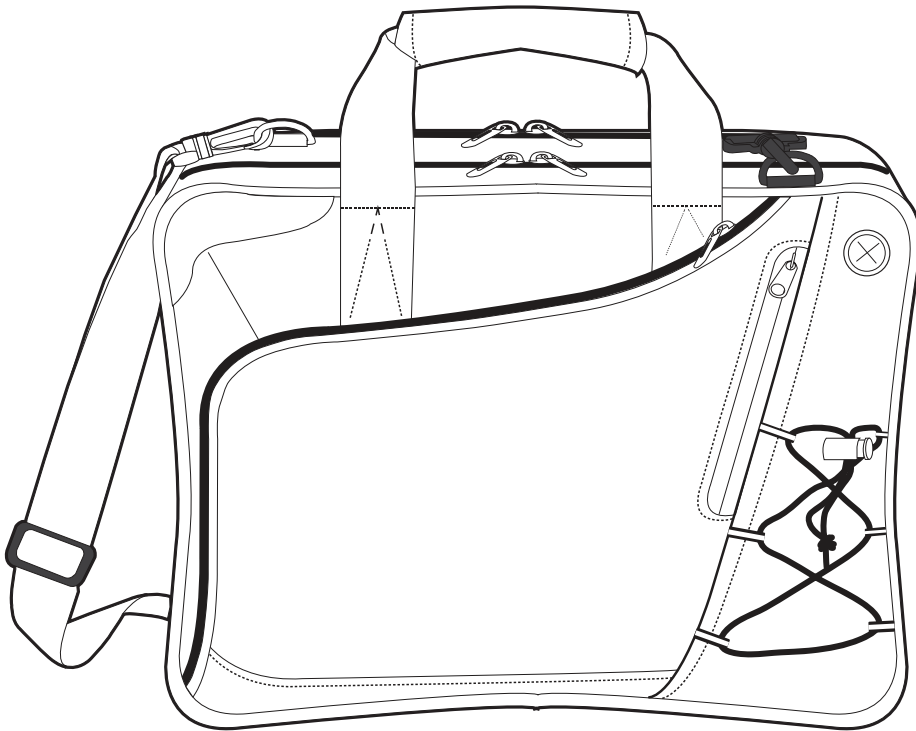

# Product Art Template

Product: **5143 - Summit Checkpoint-Friendly  
Computer-Case**

Product Size: **390mm(w) x 300mm(h) x 100mm(d)**

Product Colour:

Decoration Size: **mm(w) x mm(h)**

Decoration Method:

Decoration Colour:

**Artwork  
Approval**

Art Version: V1

**Product Scale 25%**

---