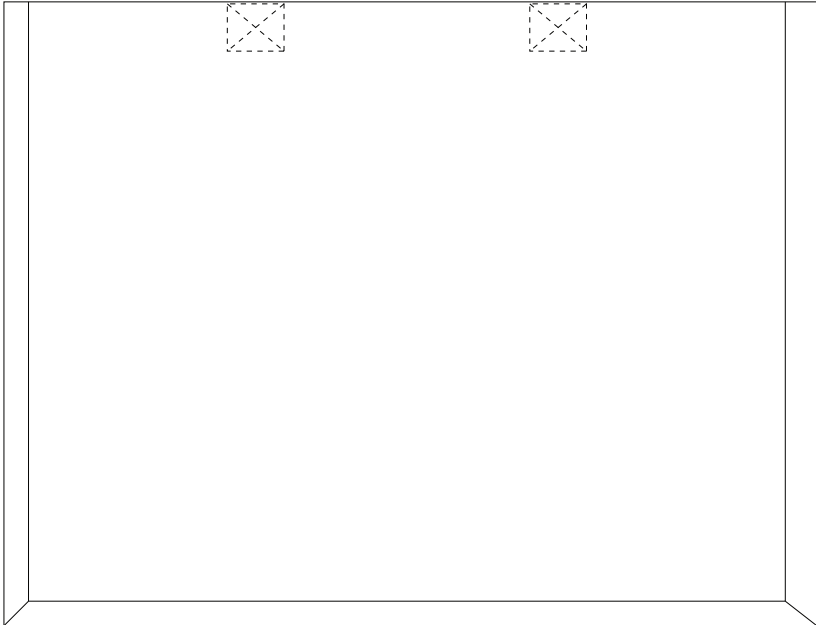

Product Art Template

Product: **5049 - Functional Tote Bag**
Product Size: **420mm(w) x 330mm(h) x 190mm(d)**
Product Colour:
Decoration Size: **mm(w) x mm(h)**
Decoration Method:
Decoration Colour:

**Artwork
Approval**

Art Version: V1

Product Scale 25%

Notes:

Please check that all the details are correct before providing your approval with confirmed art version
Where the decoration method uses digital printing techniques colours are produced using CMYK equivalent.