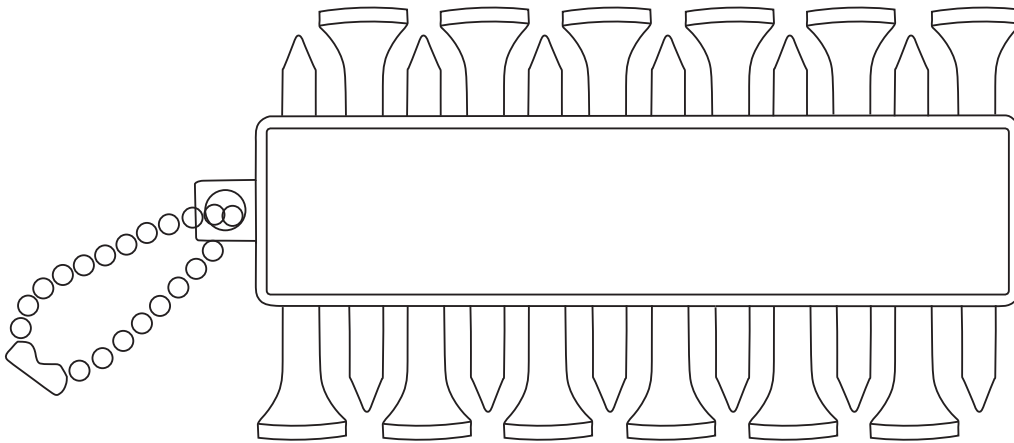

# Product Art Template

Product: **SM-7952 - Golf Buddy**  
Product Size: **57mm(w) x 98mm(h) x 12.5mm(d)**  
Product Colour:  
Decoration Size: **mm(w) x mm(h)**  
Decoration Method:  
Decoration Colour:

**Artwork  
Approval**

Art Version: V1

**Product Scale 100%**

---

**Notes:**

Please check that all the details are correct before providing your approval with confirmed art version  
Where the decoration method uses digital printing techniques colours are produced using CMYK equivalent.