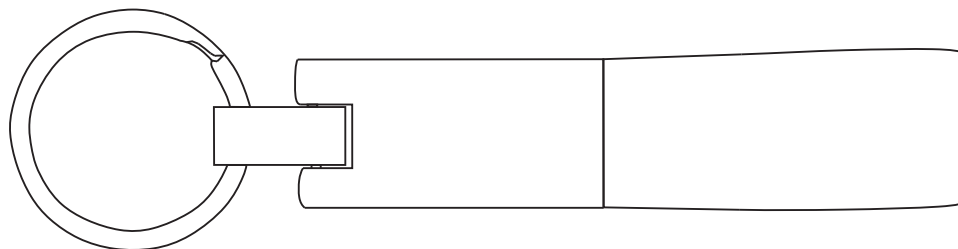

Product Art Template

Product: **SM-2396 - UltraHyde / Silver Key Ring**
Product Size: **19mm(w) x 87mm(h) x 6mm(d)**
Product Colour:
Decoration Size: **mm(w) x mm(h)**
Decoration Method:
Decoration Colour:

**Artwork
Approval**

Art Version: V1

Product Scale 100%

Notes:

Please check that all the details are correct before providing your approval with confirmed art version
Where the decoration method uses digital printing techniques colours are produced using CMYK equivalent.