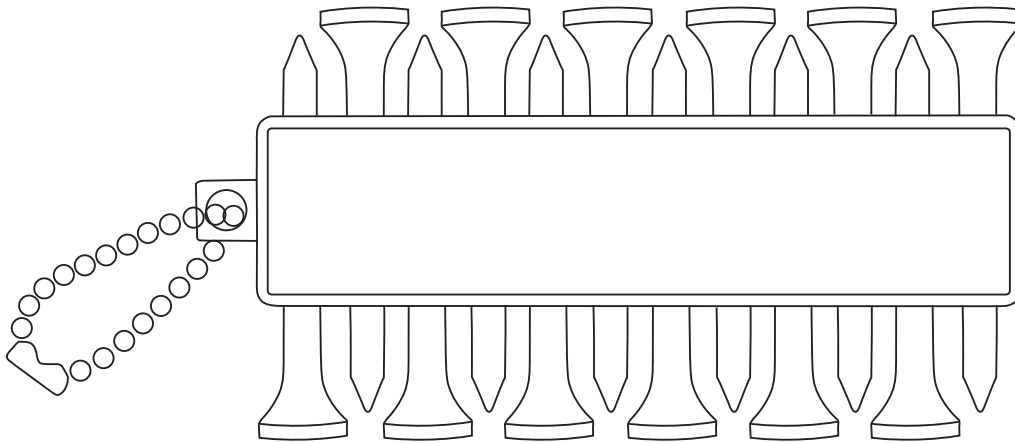

# Product Art Template

Product: **SM-7952 - Golf Buddy**  
Product Size: **57mm(w) x 98mm(h) x 12.5mm(d)**  
Product Colour:  
Decoration Size: **mm(w) x mm(h)**  
Decoration Method:  
Decoration Colour:

**Artwork  
Approval**

Art Version: V1

**Product Scale 100%**

---