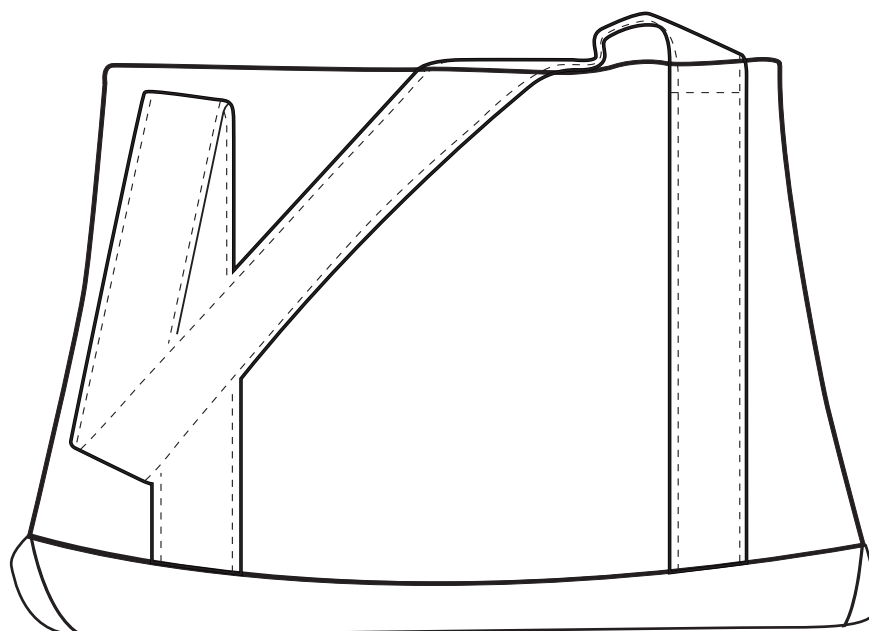

# Product Art Template

Product: **SM-7556 - Large Boat Tote**  
Product Size: **457mm(w) x 285mm(h) x 95mm(d)**  
Product Colour:  
Decoration Size: **mm(w) x mm(h)**  
Decoration Method:  
Decoration Colour:

**Artwork  
Approval**

Art Version: V1

**Product Scale 25%**

---

**Notes:**

Please check that all the details are correct before providing your approval with confirmed art version  
Where the decoration method uses digital printing techniques colours are produced using CMYK equivalent.