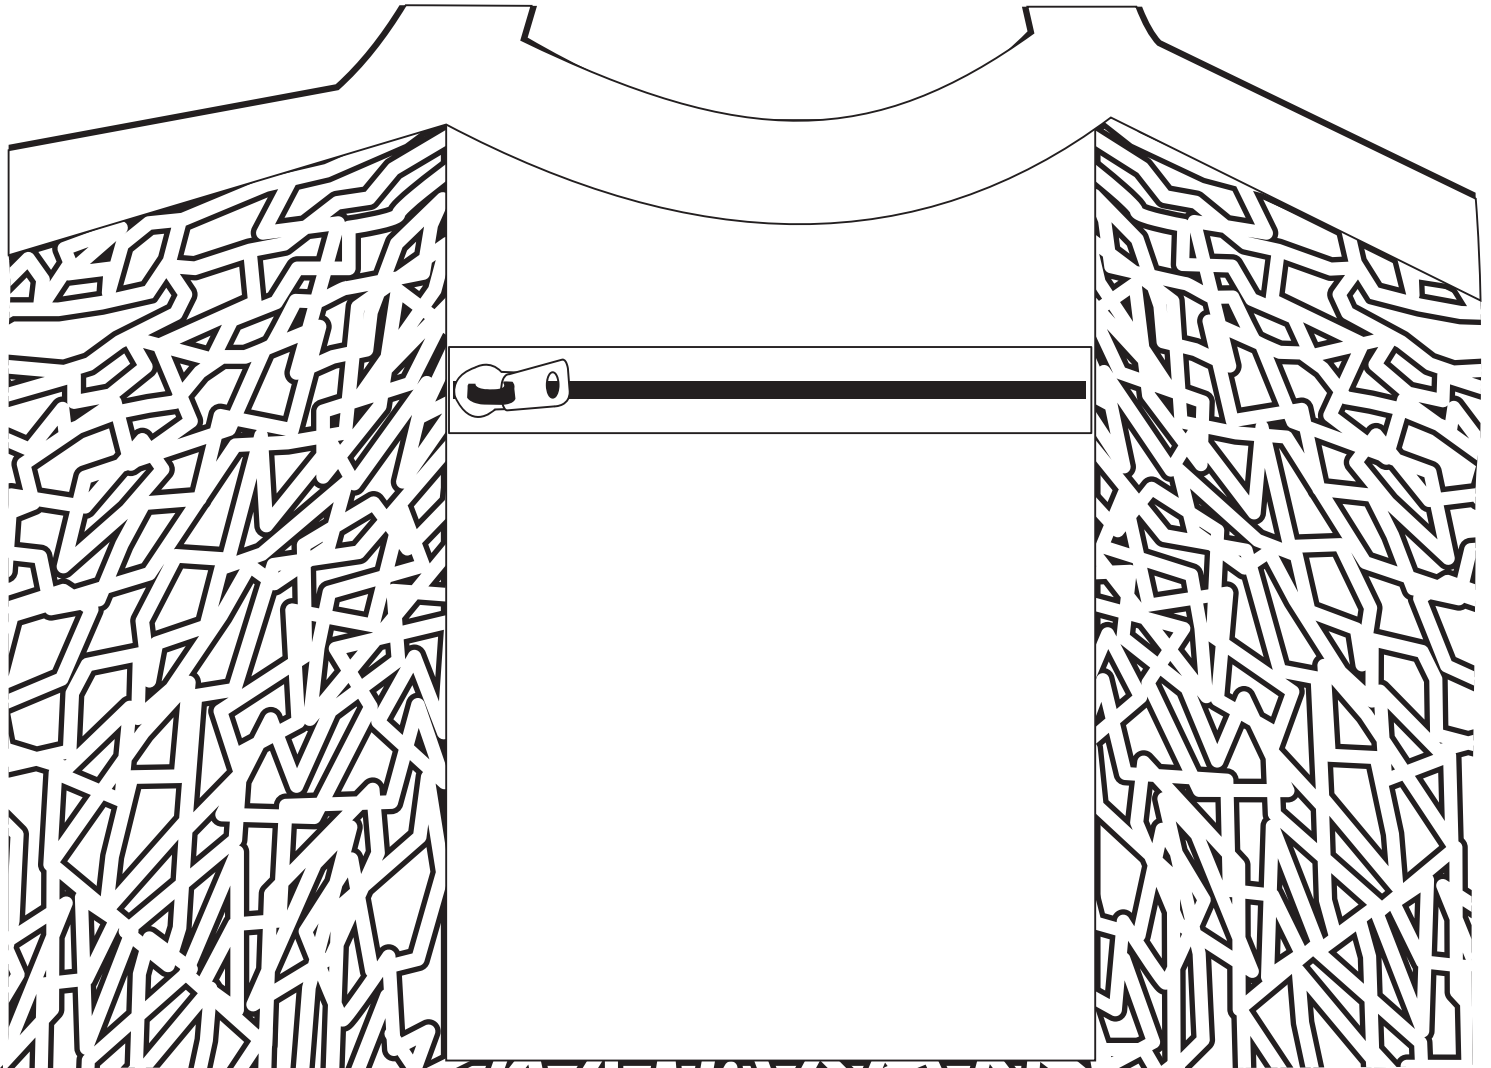

# Product Art Template

Product: **7900-96 - Riviera Cotton Mesh Market  
Bag w/ Zippered Pouch**

Product Size: **190mm(w) x 234mm(h) x 101mm(d)**

Product Colour:

Decoration Size: **mm(w) x mm(h)**

Decoration Method:

Decoration Colour:

**Artwork  
Approval**

Art Version: V1

**Product Scale 75%**