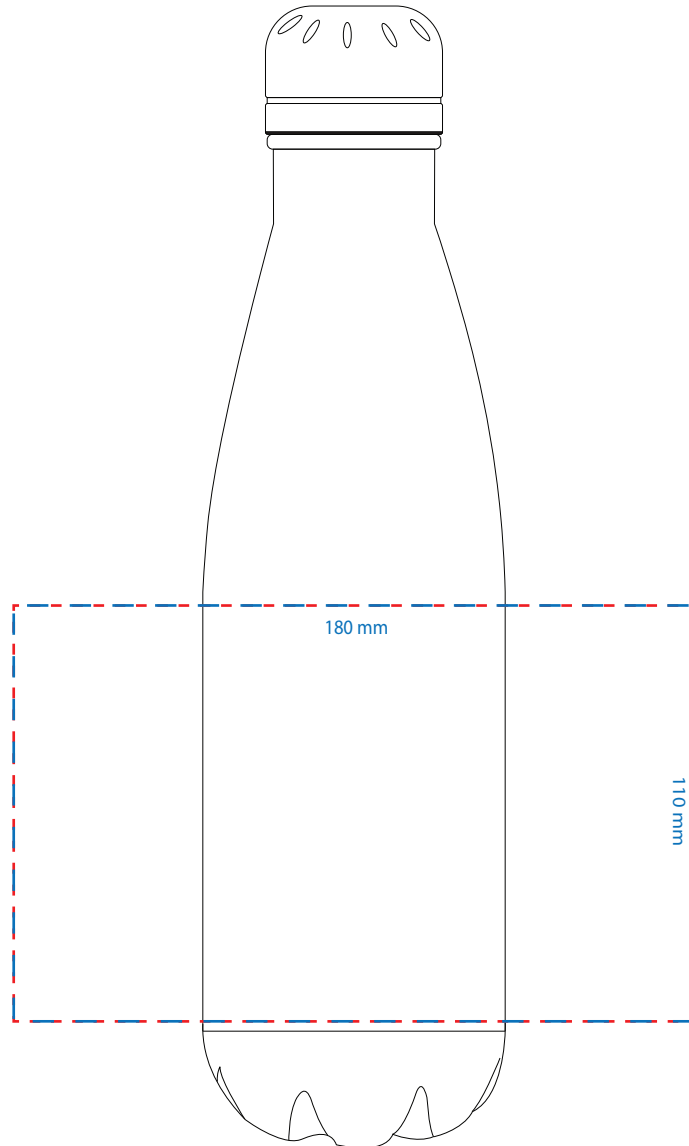

Product: **5262 - Mega Copper Vacuum Insulated Bottle**
Product Size: **80mm(dia) x 302mm(h)**
Product Colour:
Decoration Size: **mm(w) x mm(h)**
Decoration Method: **Rotary Print**
Decoration Colour:

Artwork Approval

Art Version: V1

**Rotary Print
Product Scale 50%**

Red line represents MDA (MAX DEC AREA)
Blue line represents art deck size for Rotary Print

Notes:

Please check that all the details are correct before providing your approval with confirmed art version
Where the decoration method uses digital printing techniques colours are produced using CMYK equivalent.