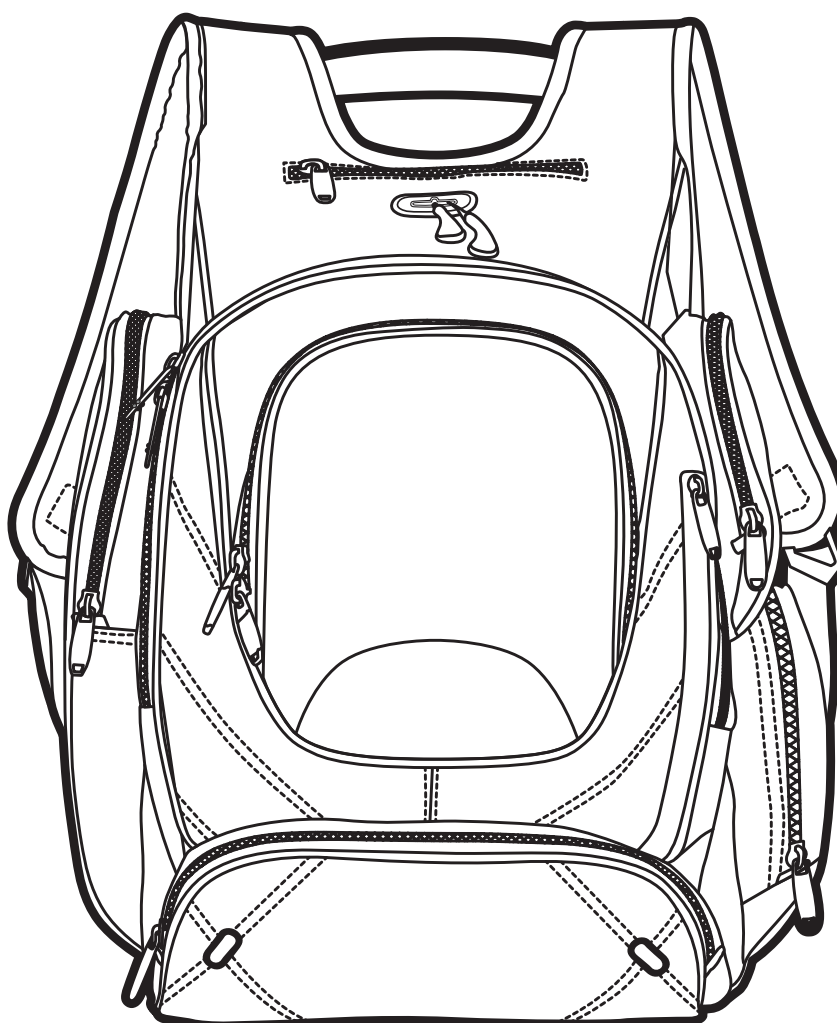

Product Art Template

Product: **EL003 - Elleven™ Checkpoint-Friendly
Compu-Backpack**

Product Size: **431mm(w) x 483mm(h) x 152mm(d)**

Product Colour:

Decoration Size: **mm(w) x mm(h)**

Decoration Method:

Decoration Colour:

**Artwork
Approval**

Art Version: V1

Product Scale 25%

Notes:

Please check that all the details are correct before providing your approval with confirmed art version
Where the decoration method uses digital printing techniques colours are produced using CMYK equivalent.