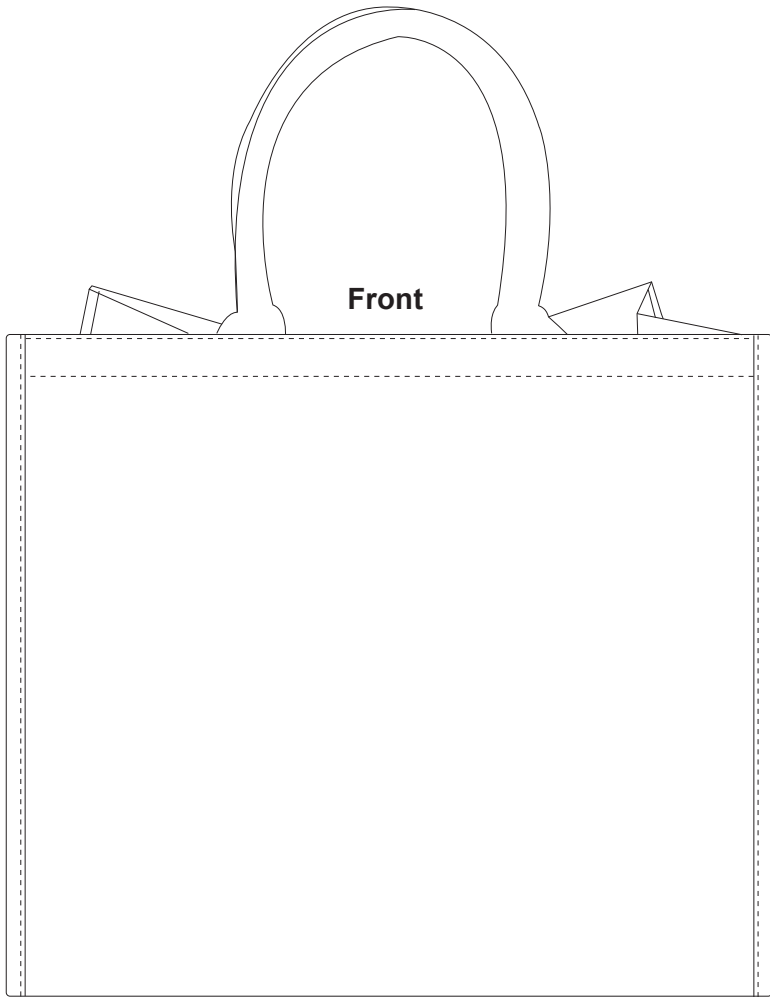

# Product Art Template

Product: **5176 - Large Jute Tote**  
Product Size: **400mm(w) x 355mm(h) x 198mm(d)**  
Product Colour:  
Decoration Size: **mm(w) x mm(h)**  
Decoration Method:  
Decoration Colour:

**Artwork Approval**

Art Version: V1

**Product Scale 25%**