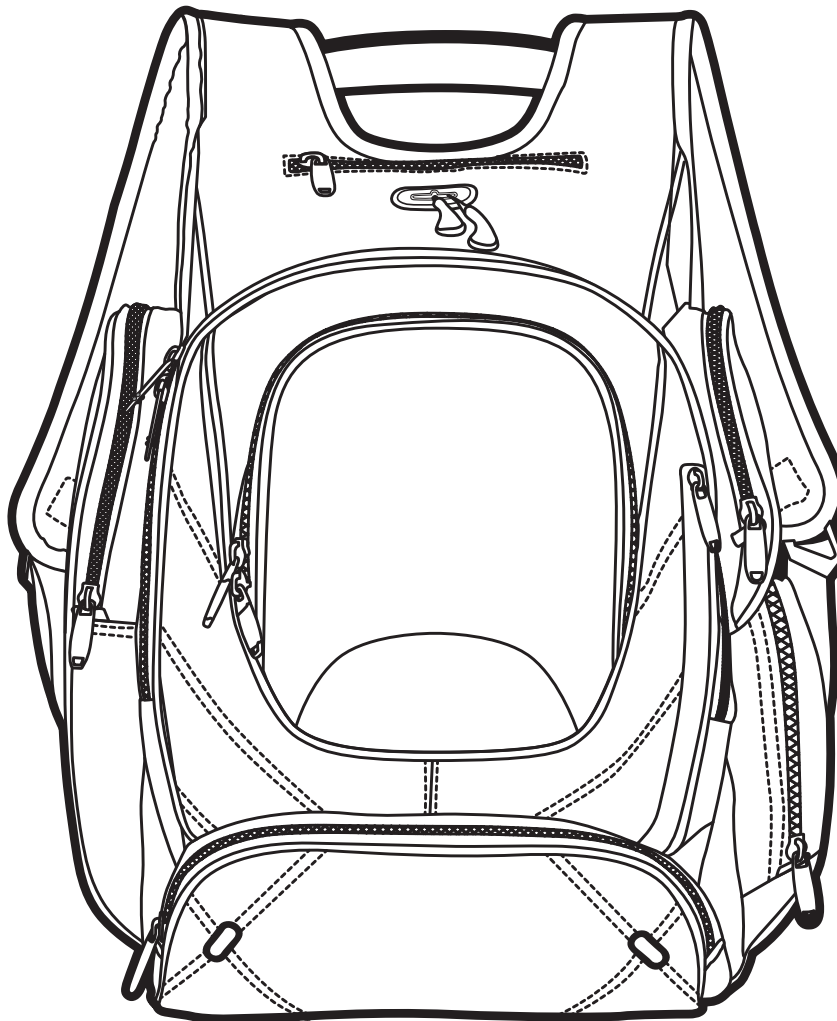

Product Art Template

Product: **EL003 - Elleven™ Checkpoint-Friendly
Compu-Backpack**

Product Size: **431mm(w) x 483mm(h) x 152mm(d)**

Product Colour:

Decoration Size: **mm(w) x mm(h)**

Decoration Method:

Decoration Colour:

**Artwork
Approval**

Art Version: V1

Product Scale 25%

Notes:

Please check that all the details are correct before providing your approval with confirmed art version

Where the decoration method uses digital printing techniques colours are produced using CMYK equivalent.