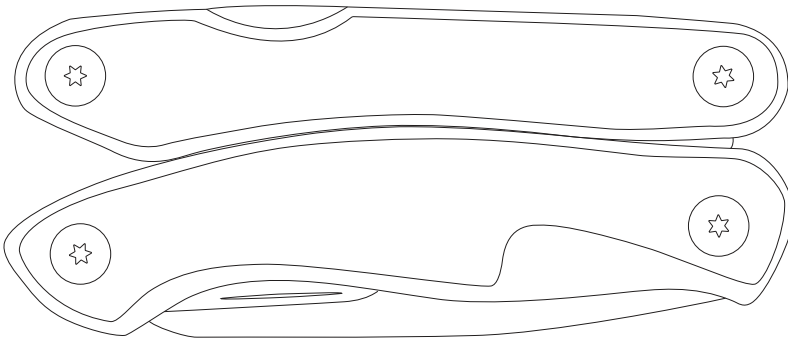

Product Art Template

Product: **TK1017 - Trekk™ Deluxe Multi-tool**
Product Size: Multi tool: 106mm(w) x 46mm(h) x 23mm(d) - closed,
Pouch 130mm(w) x 55mm(h), Box 166mm(w) x 146mm(h)
Product Colour: **Platinum Grey**
Decoration Size: **mm(w) x mm(h)**
Decoration Method:
Decoration Colour:

Artwork Approval

Art Version: V1

Product Scale 100%

Front View

Pouch

Back View

Notes:

Please check that all the details are correct before providing your approval with confirmed art version
Where the decoration method uses digital printing techniques colours are produced using CMYK equivalent.